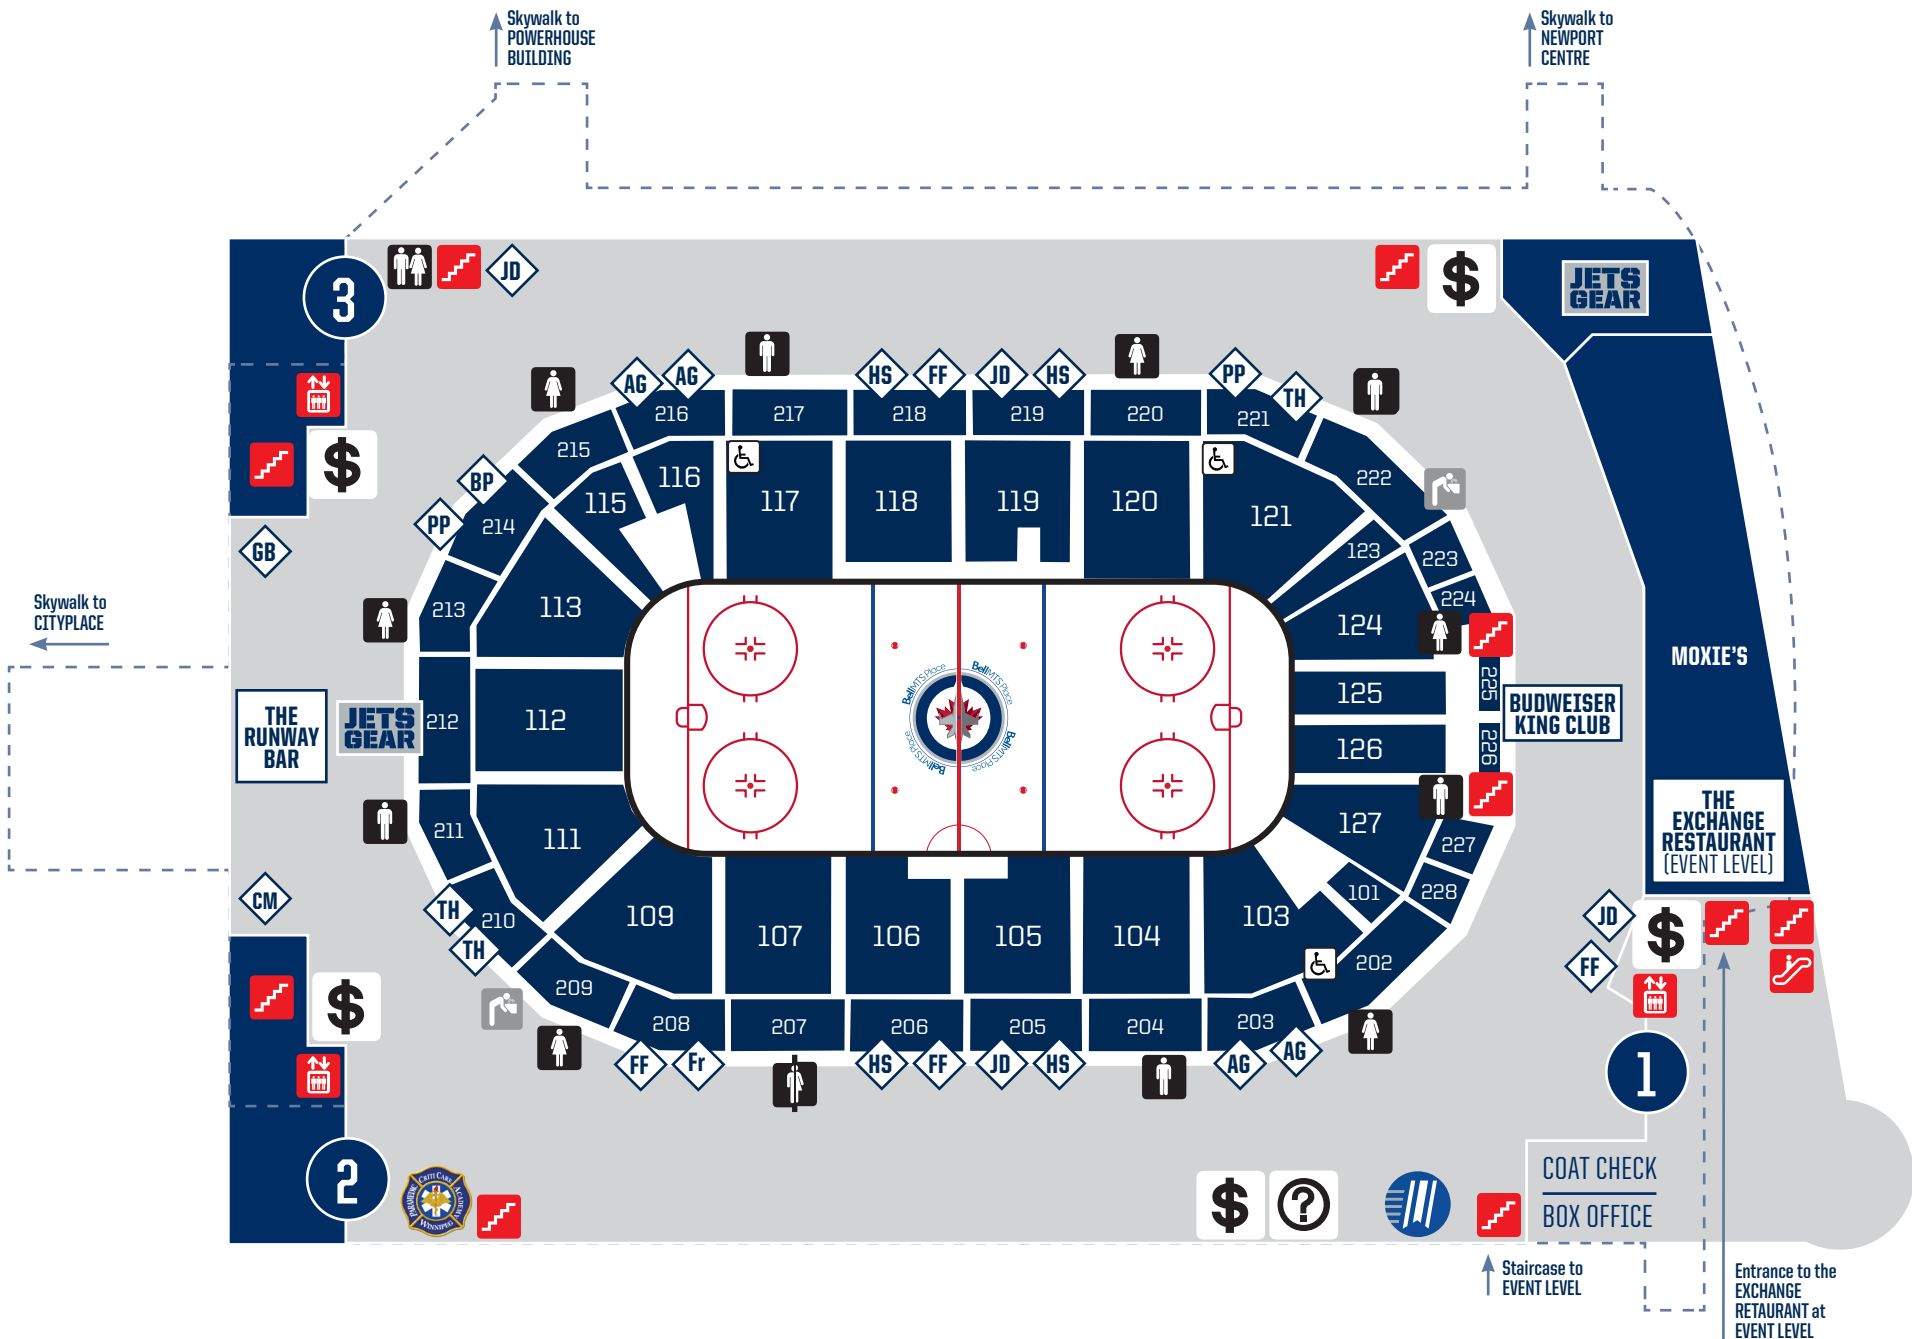

BellMTS Place

CASINOS OF WINNIPEG UPPER CONCOURSE / 300 LEVEL
 SCOTIABANK PREMIUM SUITE CONCOURSE
 CASINOS OF WINNIPEG MAIN CONCOURSE / 100 & 200 LEVEL
 EVENT LEVEL

#	Gate Entrance	AG	AVIATORS' GRILL	HS	HOPS & SHOTS	CM	Carvery & Melts	Staircase	Jets Rewards	Water Fountain
NAME	Bar/Lounge	BP	Bella Pasta	JD	JUMBO JetDOG	GB	Gourmet BURGER	Elevator	ATM	Men's Washroom
JETS GEAR	Jets Gear	FF	FAN FUEL	PP	PIZZA PIZZA			Escalators	Guest Services	Women's Washroom
		Fr	freshii	TH	Tim Hortons			Accessible Seating	Criticare	Family Washroom