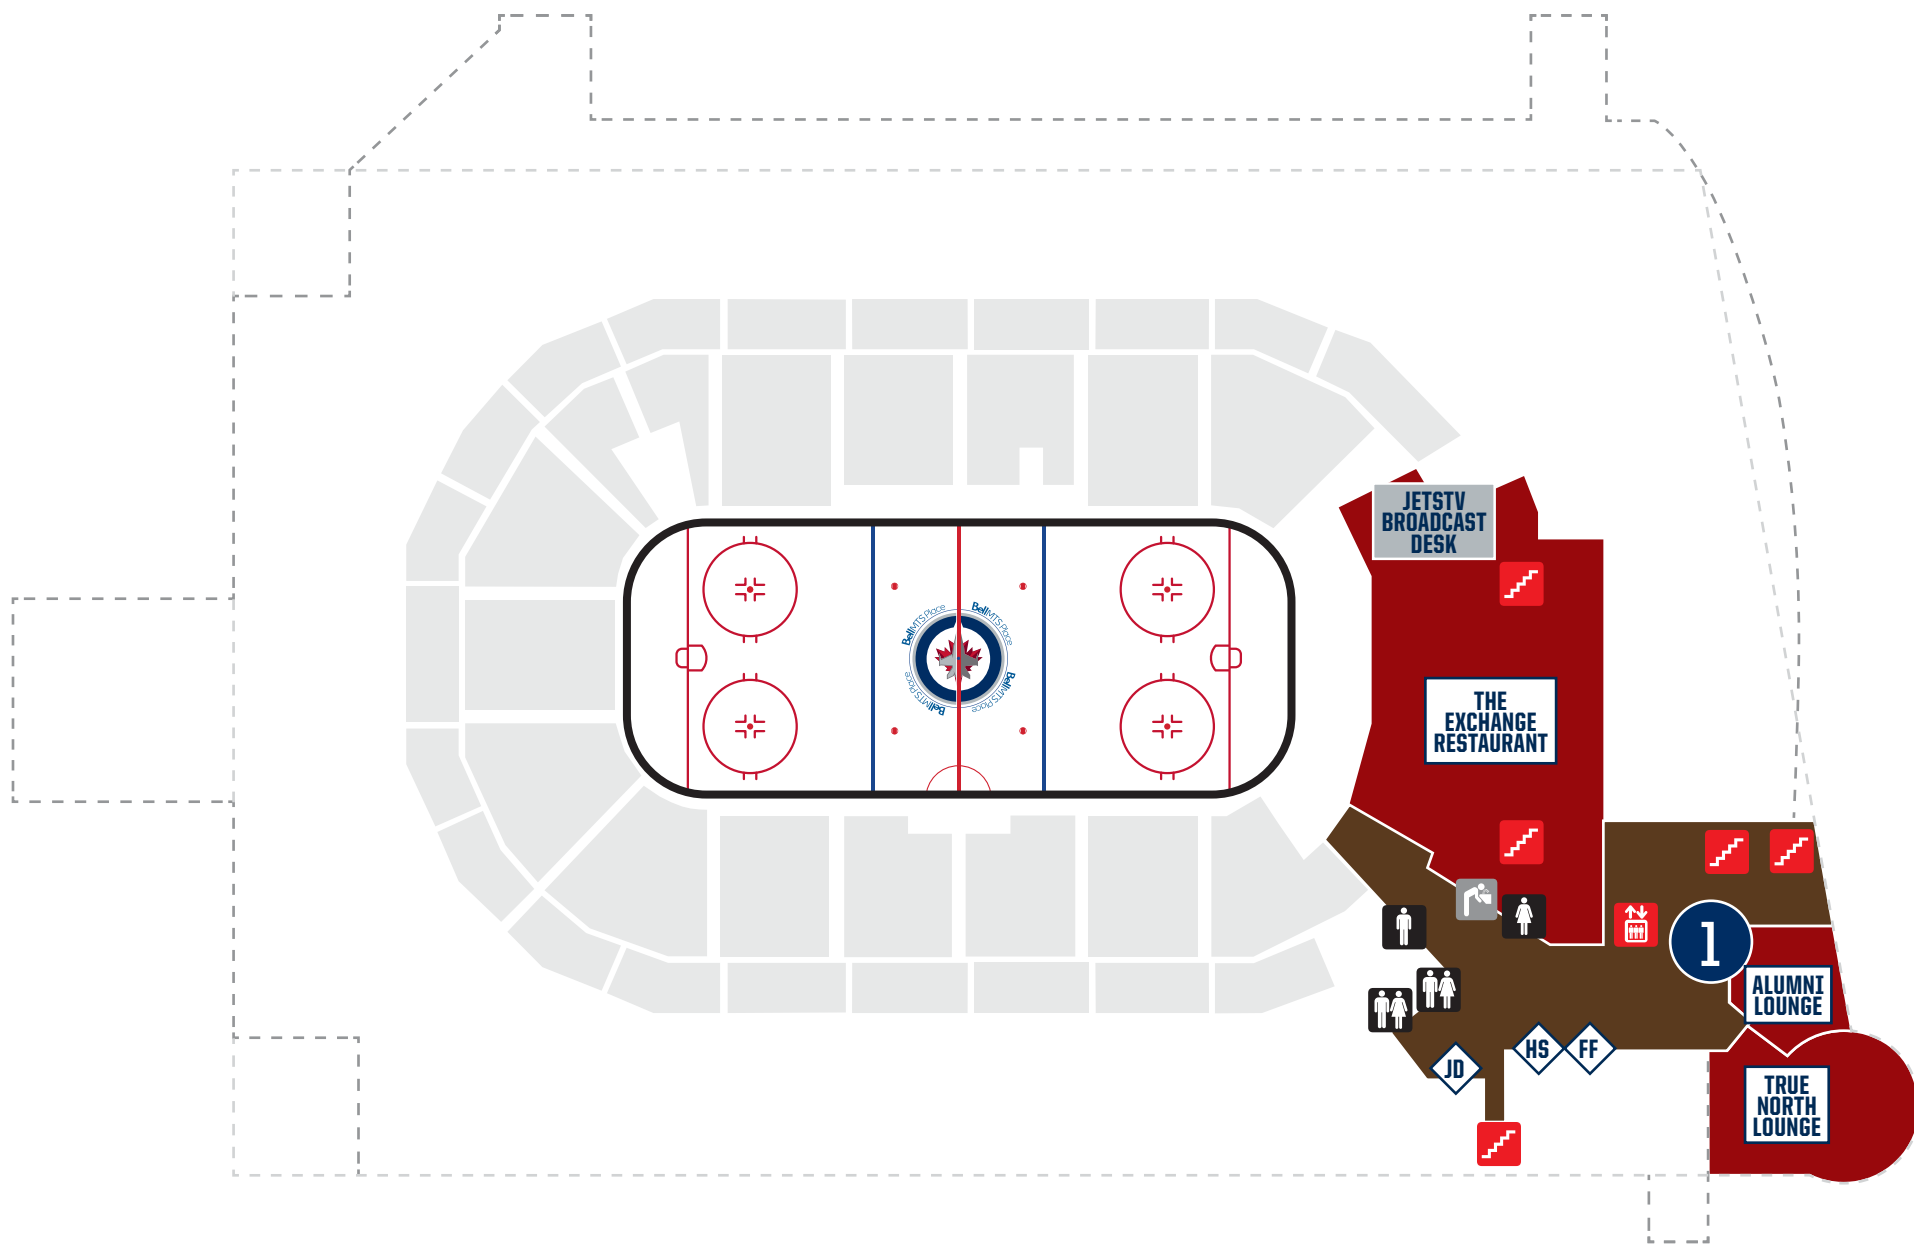

BellMTS Place

CASINOS OF WINNIPEG UPPER CONCOURSE / 300 LEVEL
 SCOTIABANK PREMIUM SUITES CONCOURSE
 CASINOS OF WINNIPEG MAIN CONCOURSE / 100 & 200 LEVEL
EVENT LEVEL

	Gate Entrance		FAN FUEL		HOPS & SHOTS		JETDOG		Staircase		Men's Washroom
	Bar/Lounge		Water Fountain		Elevator		Women's Washroom		Family Washroom		
	Jets Gear										