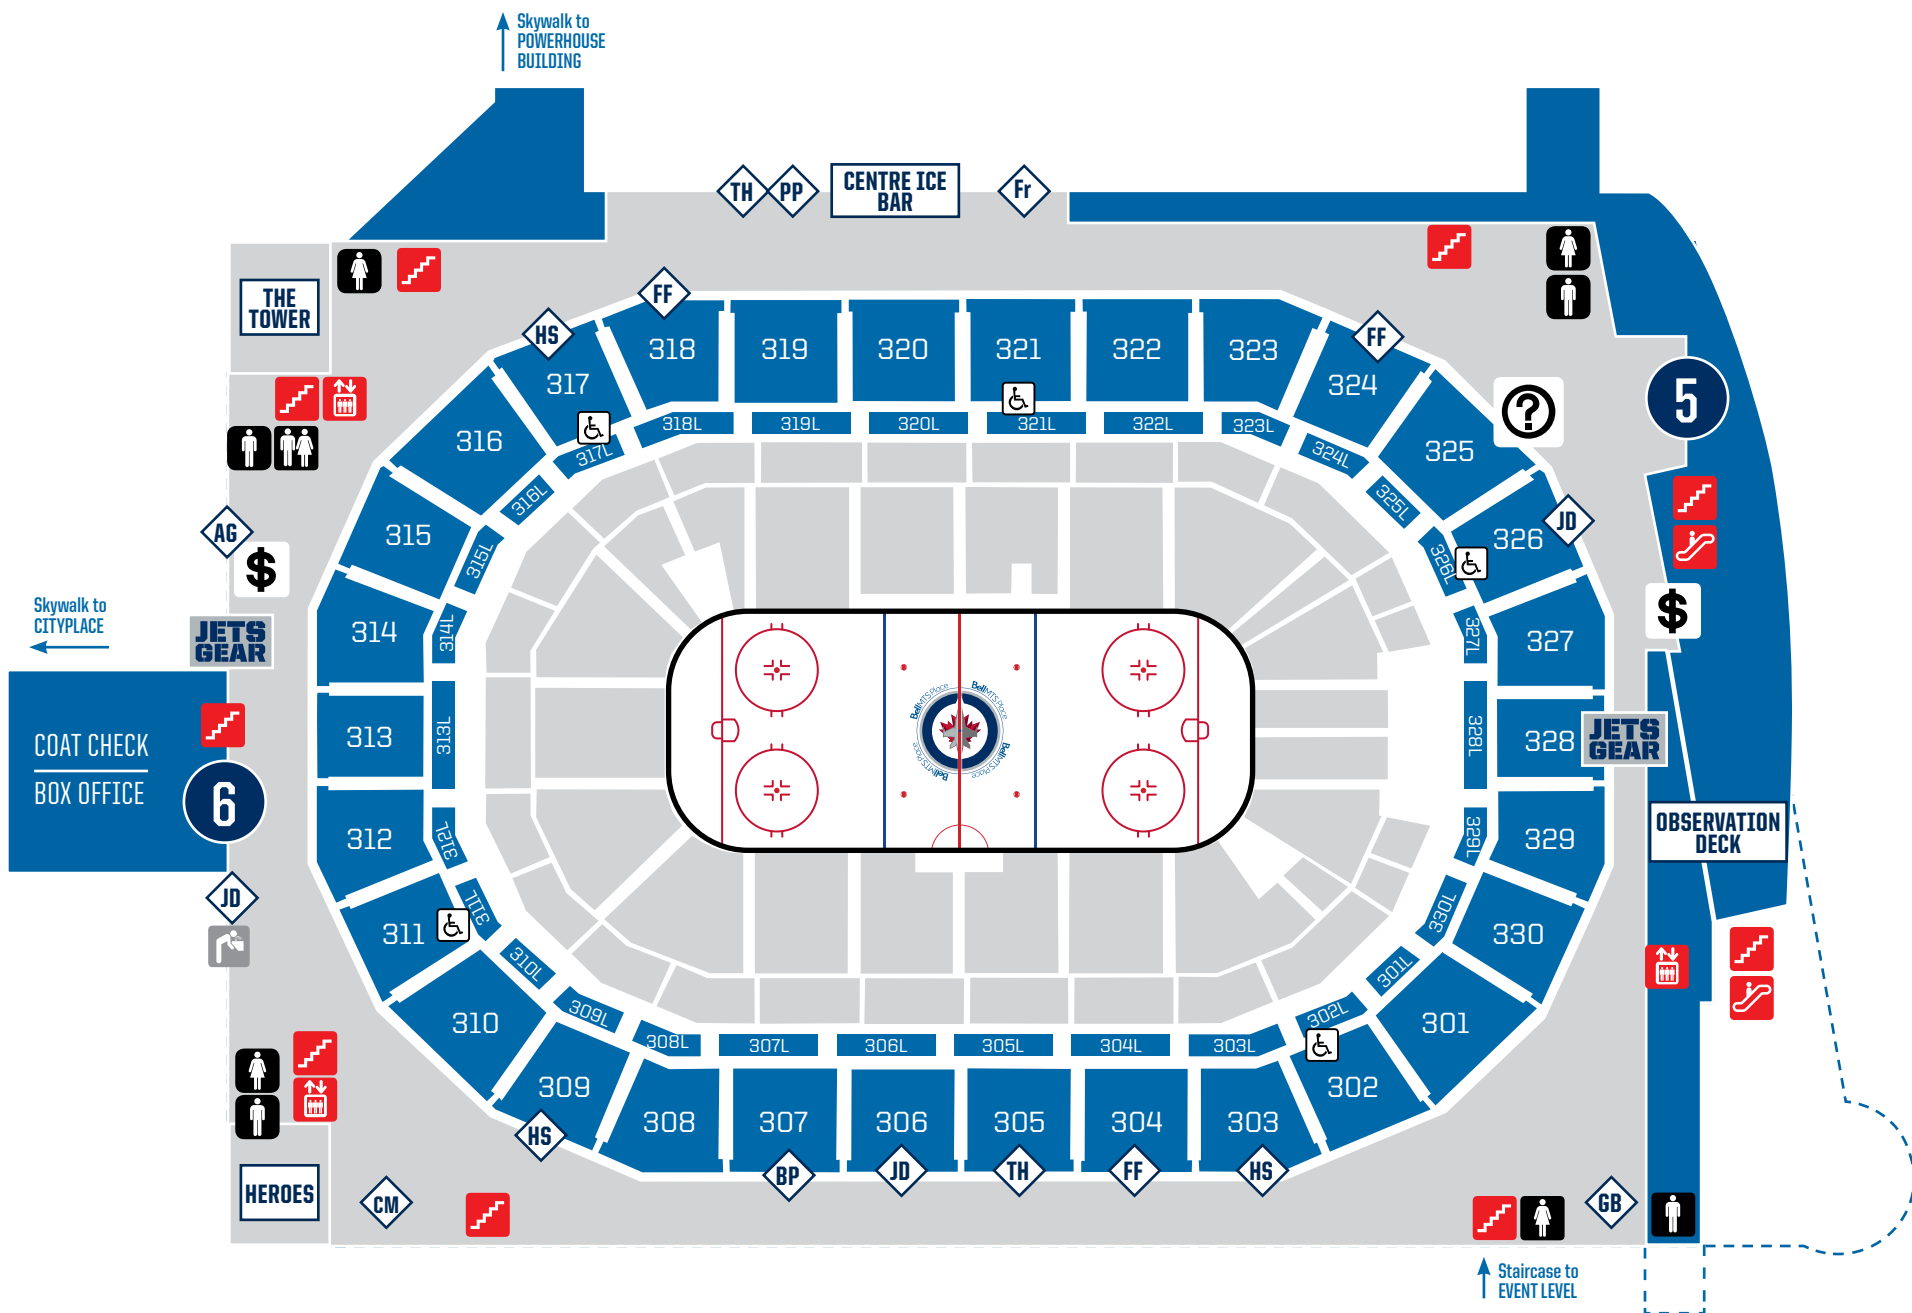

BellMTS Place

CASINOS OF WINNIPEG UPPER CONCOURSE / 300 LEVEL
 SCOTIABANK PREMIUM SUITE CONCOURSE
 CASINOS OF WINNIPEG MAIN CONCOURSE / 100 & 200 LEVEL
 EVENT LEVEL

Gate Entrance	AVIATORS' GRILL	HOPS & SHOTS	Carvery & Melts	Staircase	Water Fountain	Men's Washroom
Bar/Eatery	Bella Pasta	JUMBO JET DOG	Gourmet BURGER	Elevator	ATM	Women's Washroom
Jets Gear	FAN FUEL	PIZZA PIZZA		Escalators	Guest Services	Family Washroom
	freshii	Tim Hortons		Accessible Seating		