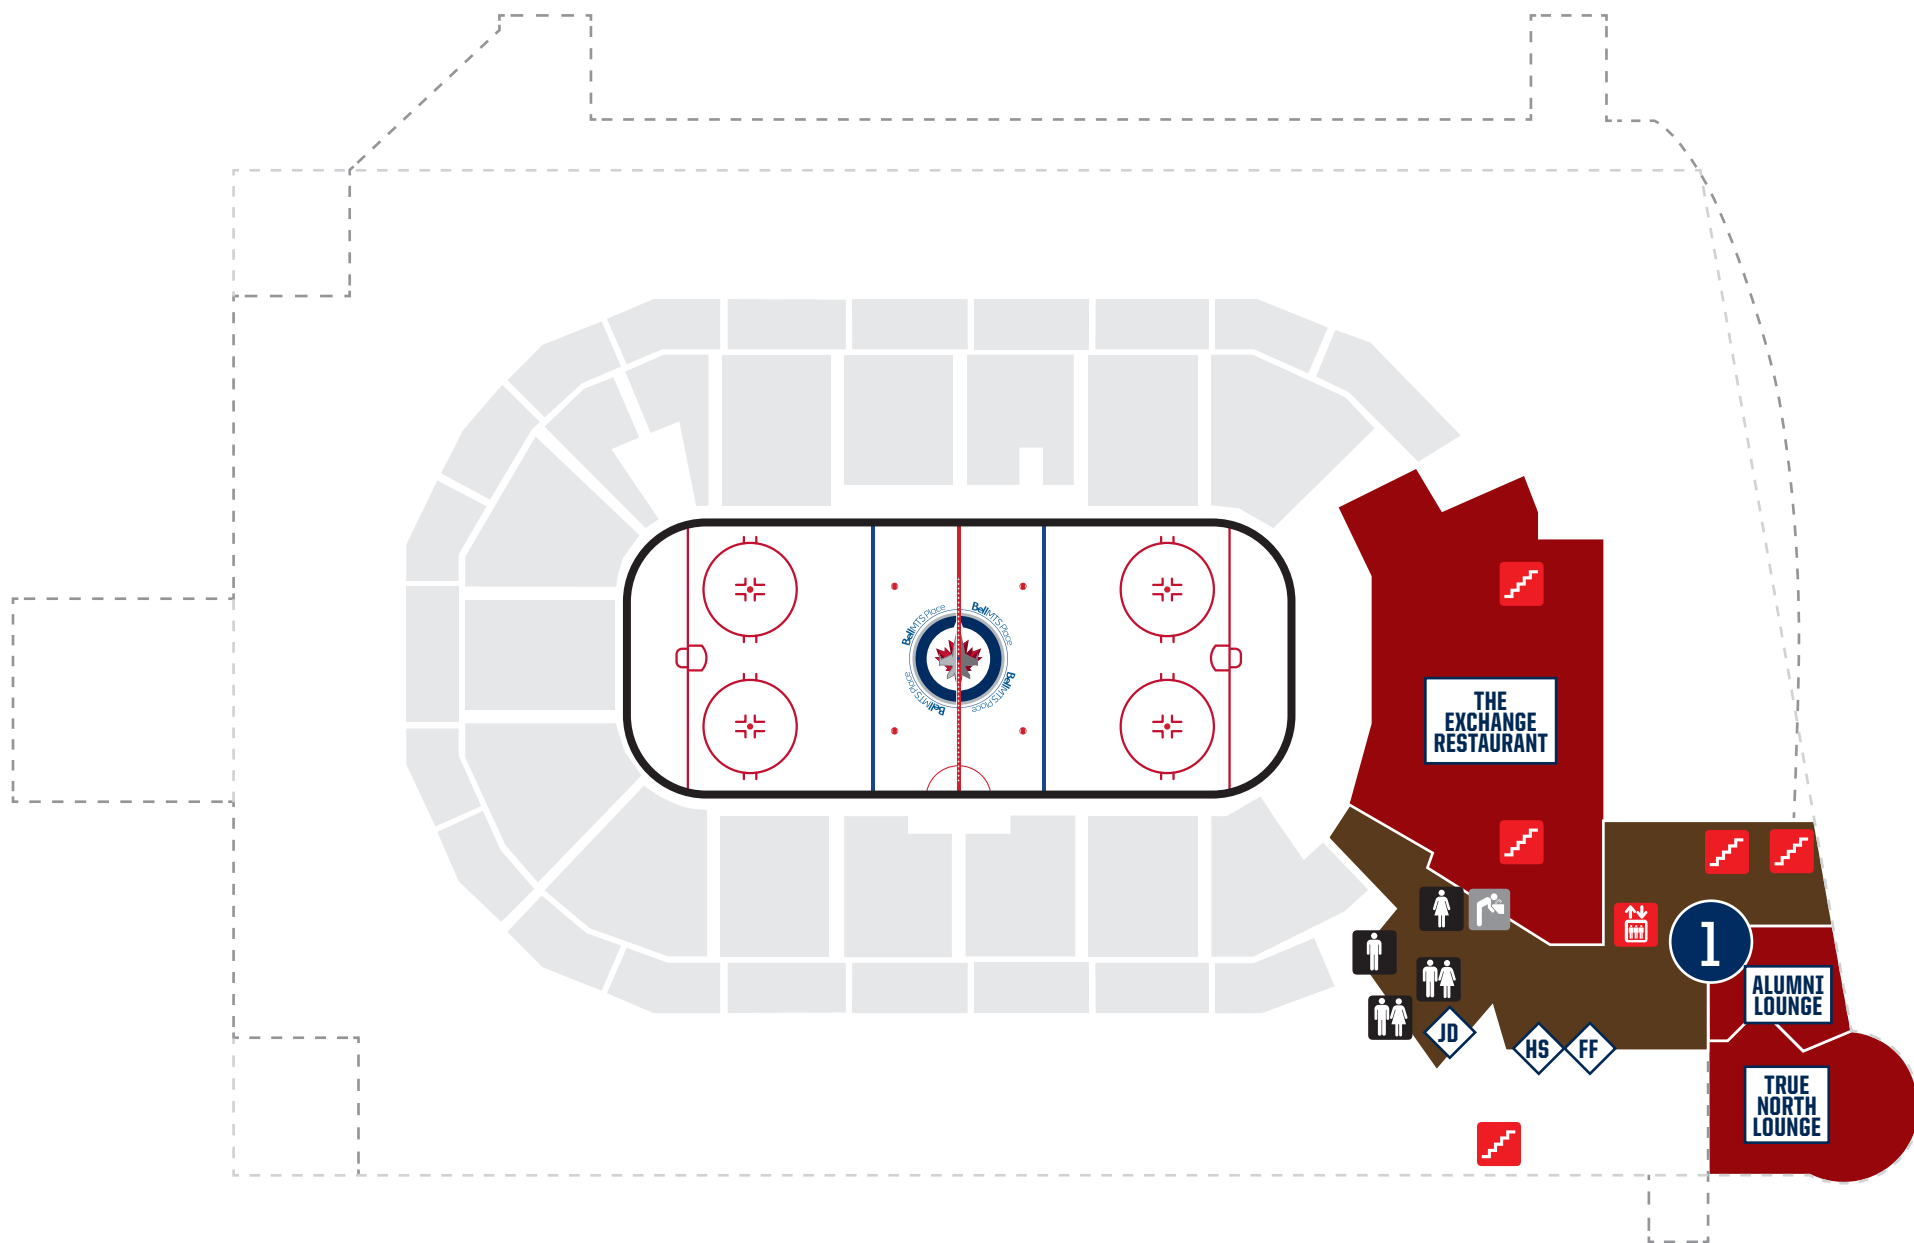

Bell MTS Place

CASINOS OF WINNIPEG UPPER CONCOURSE / 300 LEVEL
 SCOTIABANK PREMIUM SUITES CONCOURSE
 CASINOS OF WINNIPEG MAIN CONCOURSE / 100 & 200 LEVEL
EVENT LEVEL

	Gate Entrance		Staircase		Men's Washroom
	Bar/Lounge		FAN FUEL		HOPS & SHOTS
	Jets Gear		JUNED JETDOG		Elevator
			Water Fountain		Women's Washroom
			Family Washroom		