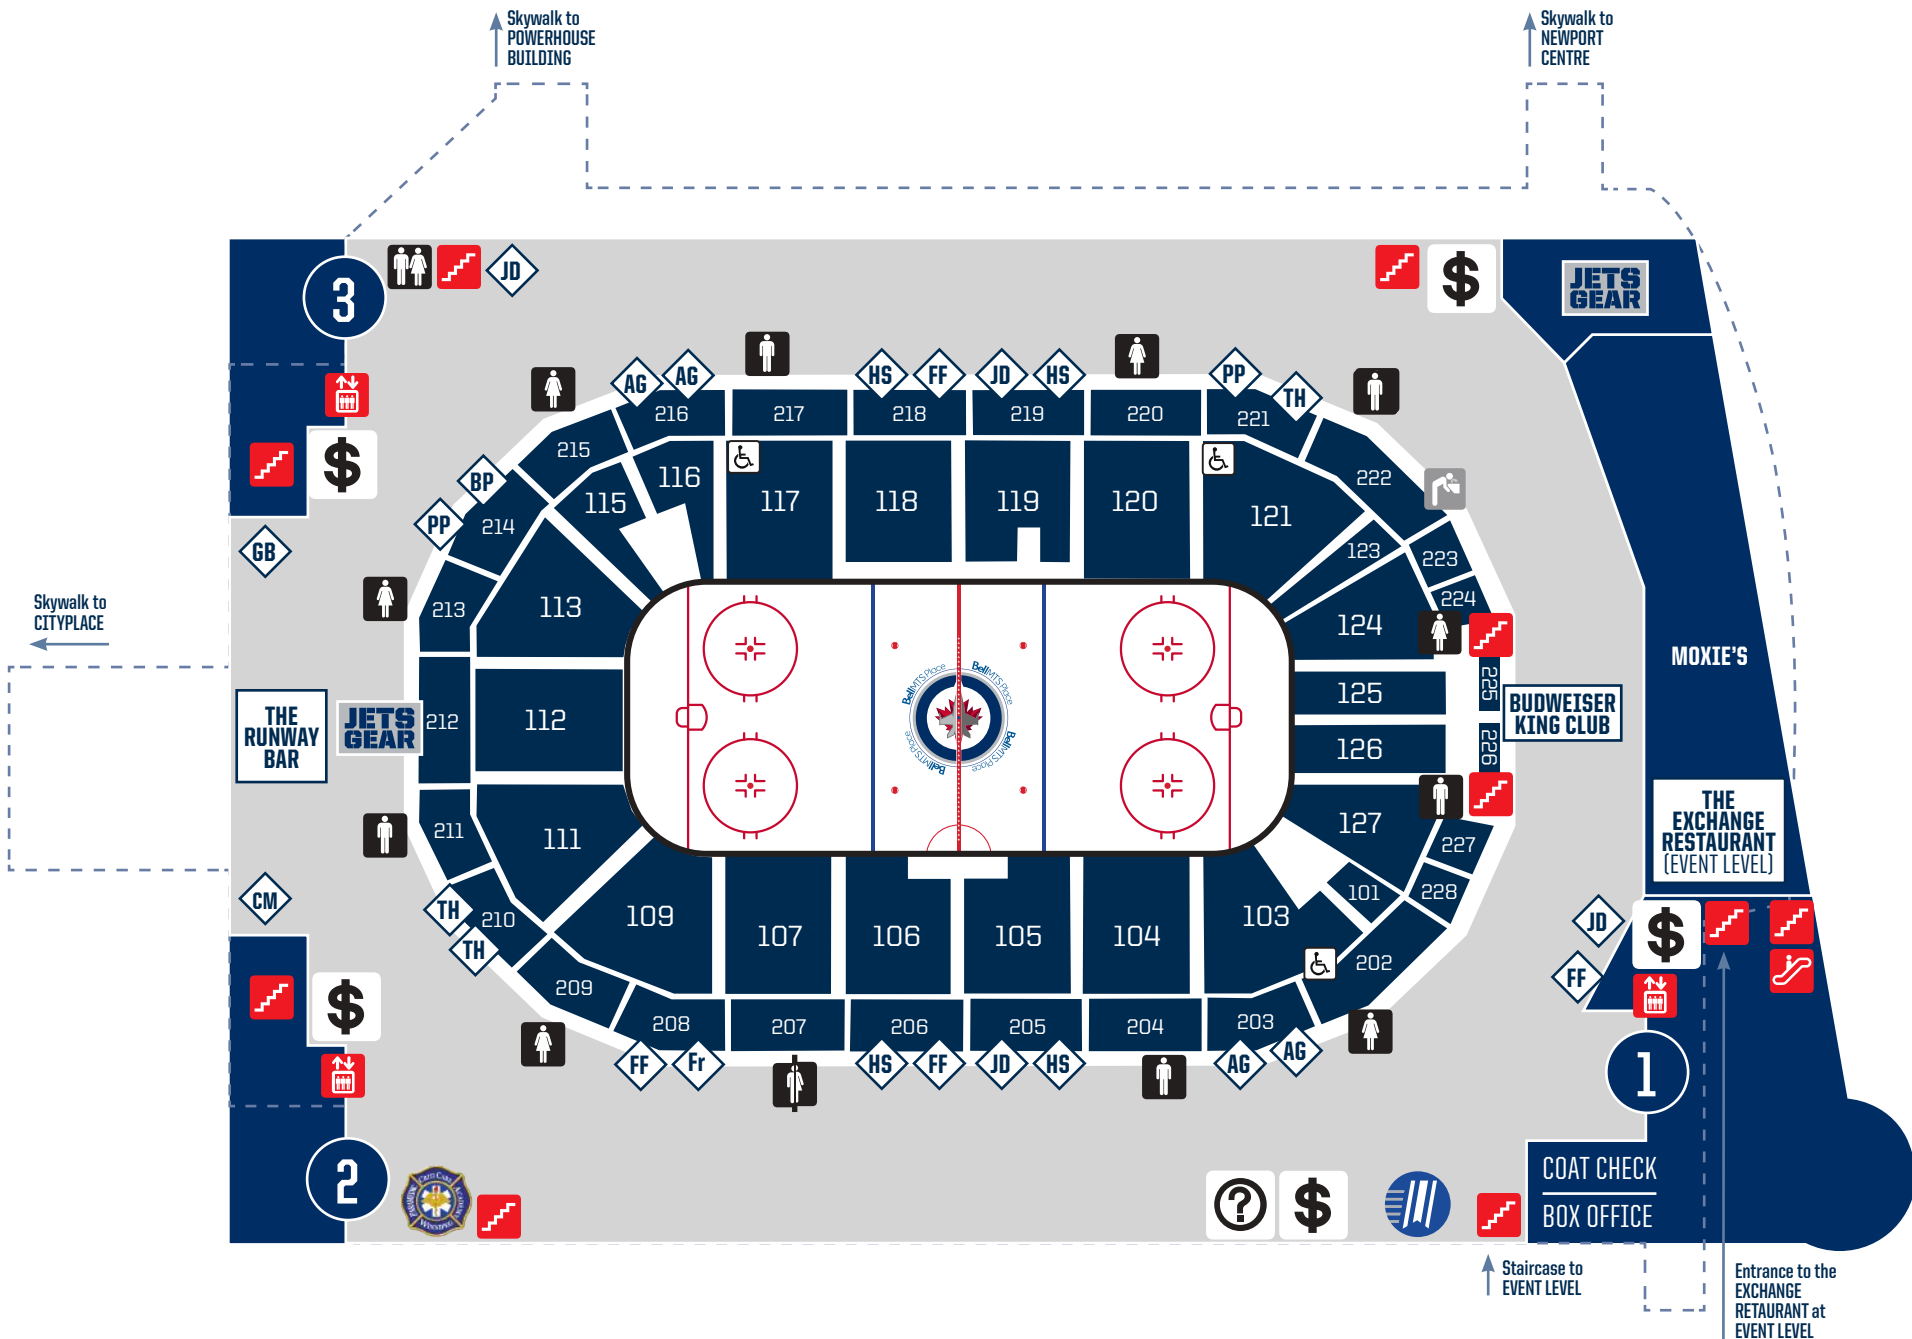

# BellMTS Place

CASINOS OF WINNIPEG UPPER CONCOURSE / 300 LEVEL  
 SCOTIABANK PREMIUM SUITE CONCOURSE  
 CASINOS OF WINNIPEG MAIN CONCOURSE / 100 & 200 LEVEL  
 EVENT LEVEL

# Gate Entrance	<b>AG</b> AVIATORS' GRILL	<b>HS</b> HOPS & SHOTS	<b>CM</b> Carvery & Melts	Staircase	JETS Rewards	Water Fountain
NAME Bar/Lounge	<b>BP</b> Bella Pasta	<b>JD</b> JUMBO JetDOG	<b>GB</b> Gourmet BURGER	Elevator	\$ ATM	Men's Washroom
JETS GEAR Jets Gear	<b>FF</b> FAN FUEL	<b>PP</b> pizza pizza		Escalators	? Guest Services	Women's Washroom
	<b>Fr</b> freshii	<b>TH</b> Tim Hortons		Accessible Seating	Criticare	Family Washroom