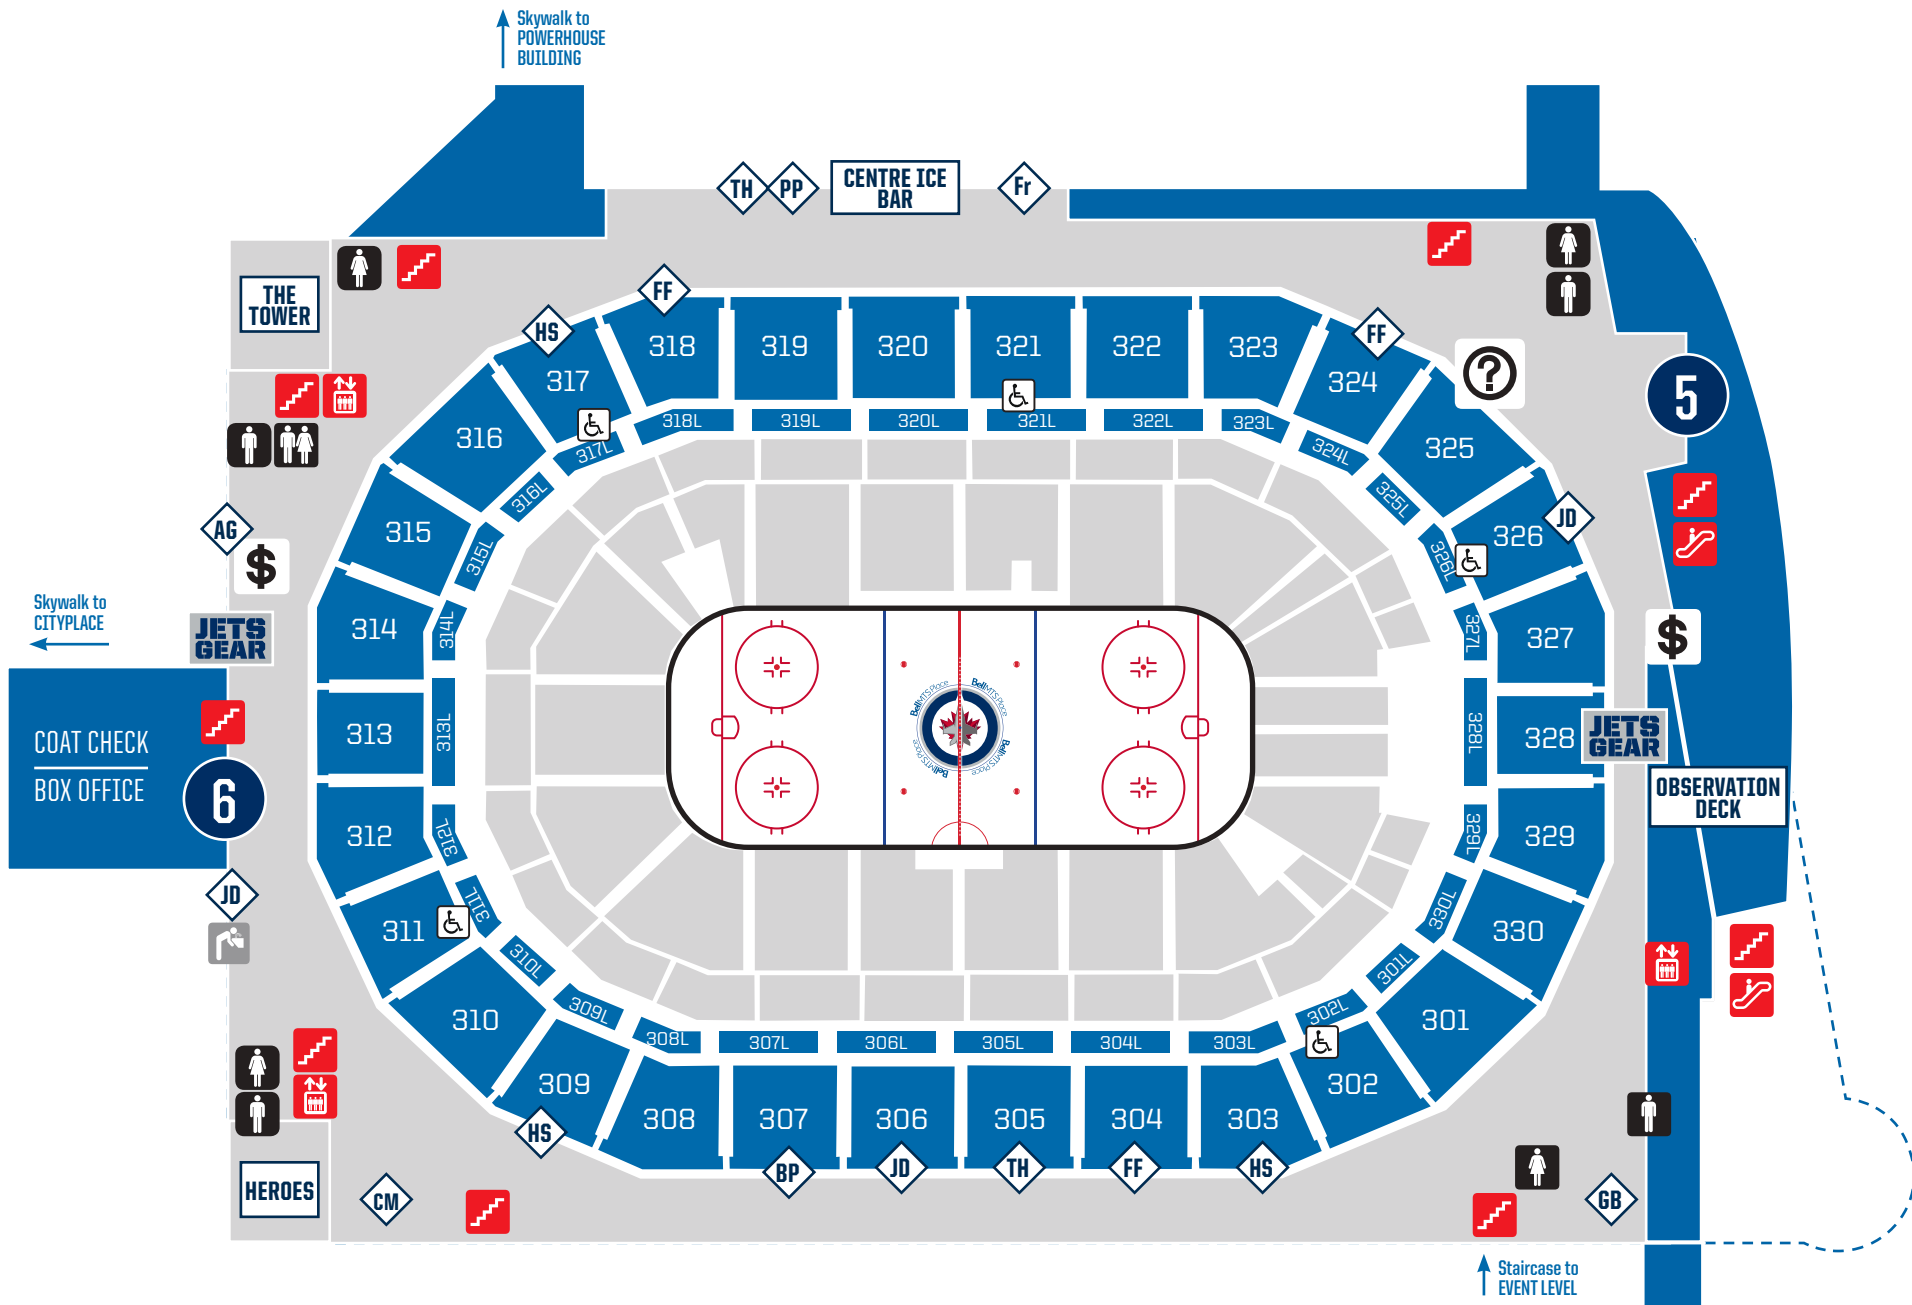

# BellMTS Place

CASINOS OF WINNIPEG UPPER CONCOURSE / 300 LEVEL  
 SCOTIABANK PREMIUM SUITE CONCOURSE  
 CASINOS OF WINNIPEG MAIN CONCOURSE / 100 & 200 LEVEL  
 EVENT LEVEL

Gate Entrance	AVIATORS' GRILL	HOPS & SHOTS	Carvery & Melts	Staircase	Water Fountain	Men's Washroom
Bar/Eatery	Bella Pasta	JUMBO JetDOG	Gourmet BURGER	Elevator	ATM	Women's Washroom
Jets Gear	FAN FUEL	PIZZA PIZZA		Escalators	Guest Services	Family Washroom
	freshii	Tim Hortons		Accessible Seating		