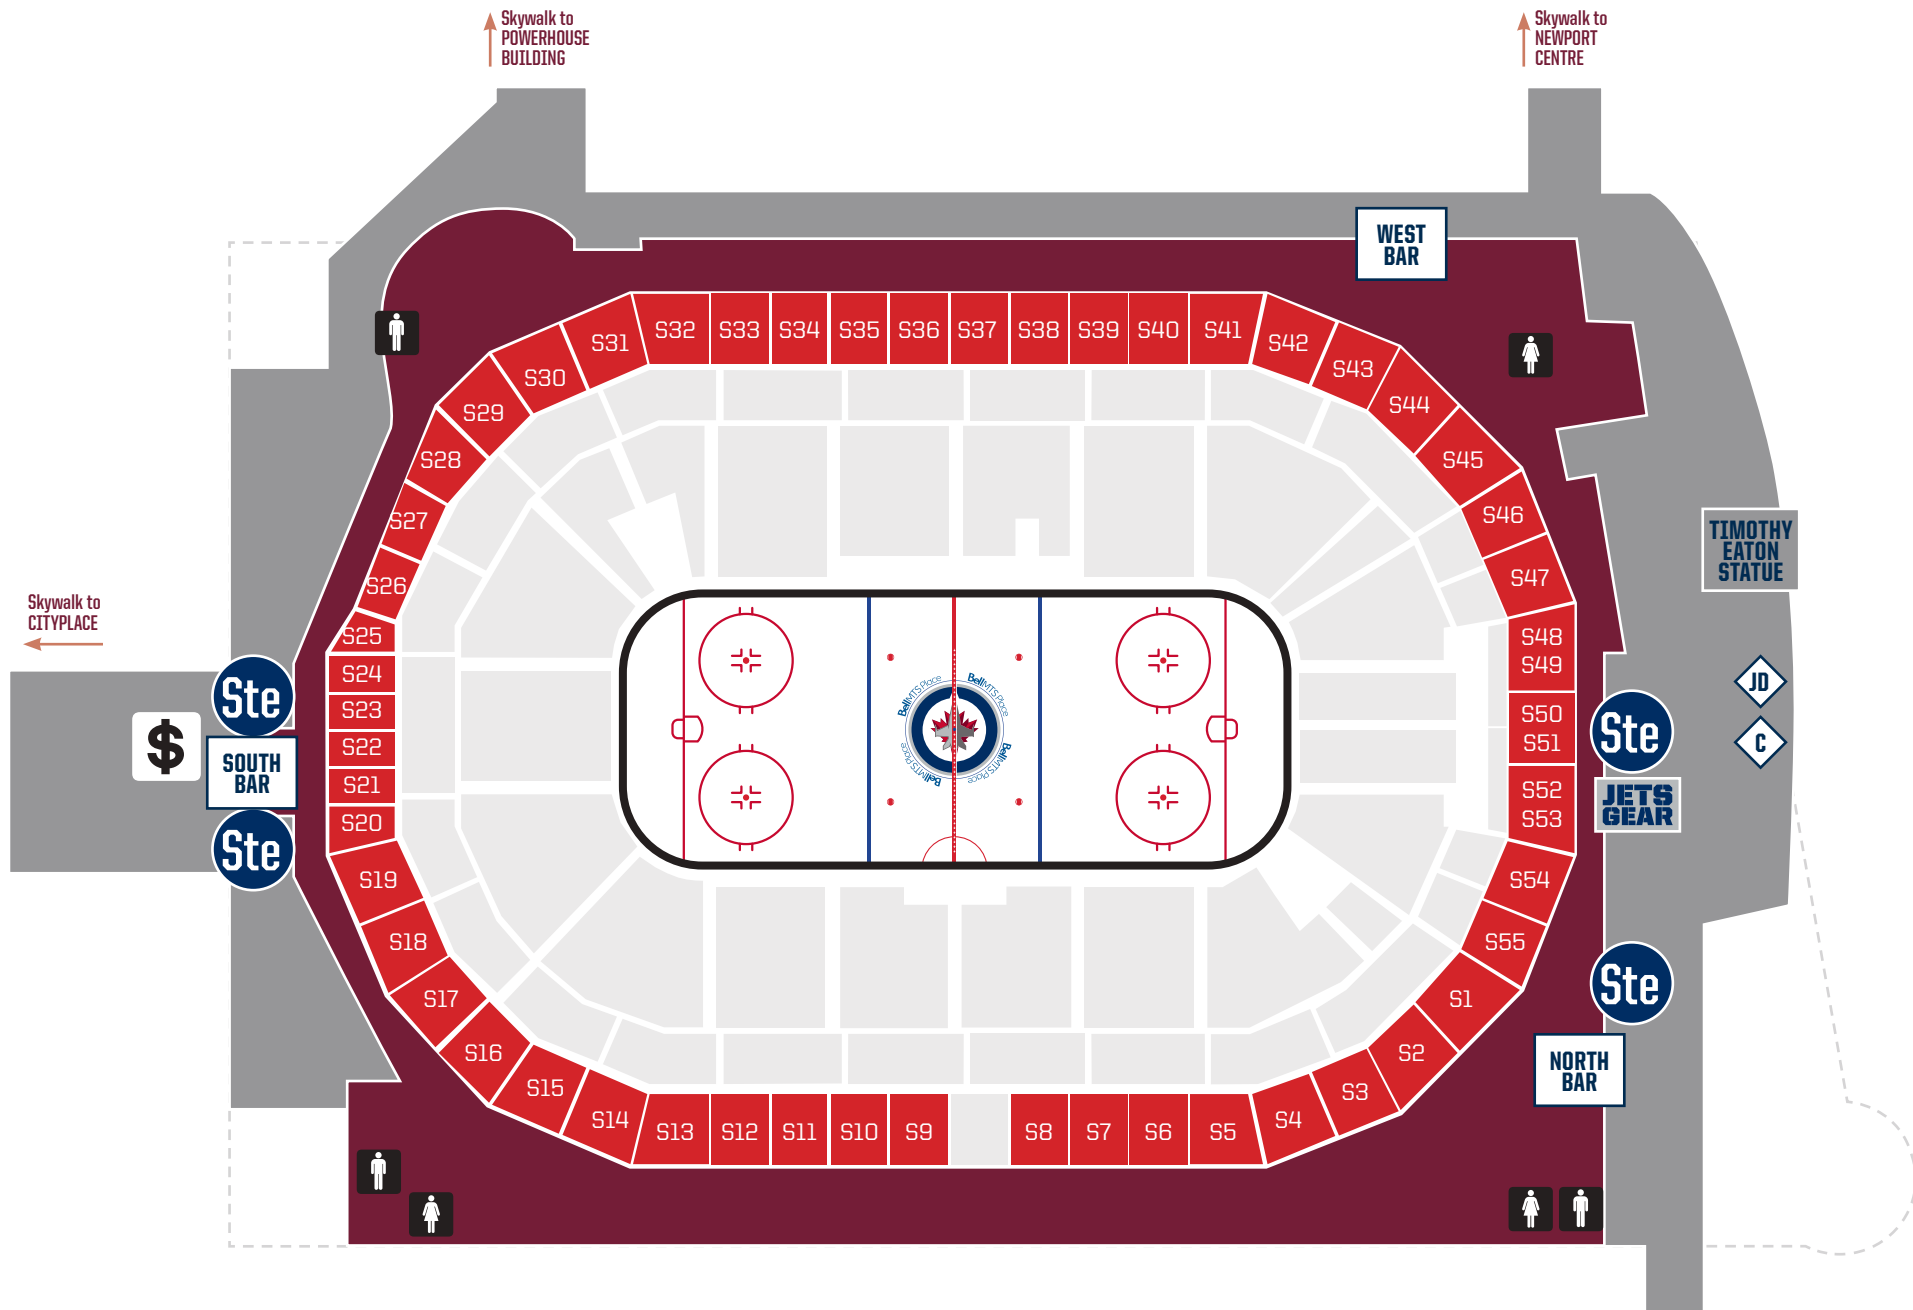

# BellMTS Place

CASINOS OF WINNIPEG UPPER CONCOURSE / 300 LEVEL  
**SCOTTIABANK PREMIUM SUITES CONCOURSE**  
 CASINOS OF WINNIPEG MAIN CONCOURSE / 100 & 200 LEVEL  
 EVENT LEVEL

<b>Ste</b> Suites Entrance	Men's Washroom
<b>NAME</b> Bar/Lounge	Women's Washroom
JETS GEAR Jets Gear	Family Washroom
<b>JUMBO JETDOG</b>	<i>Carvery</i>
\$ ATM	