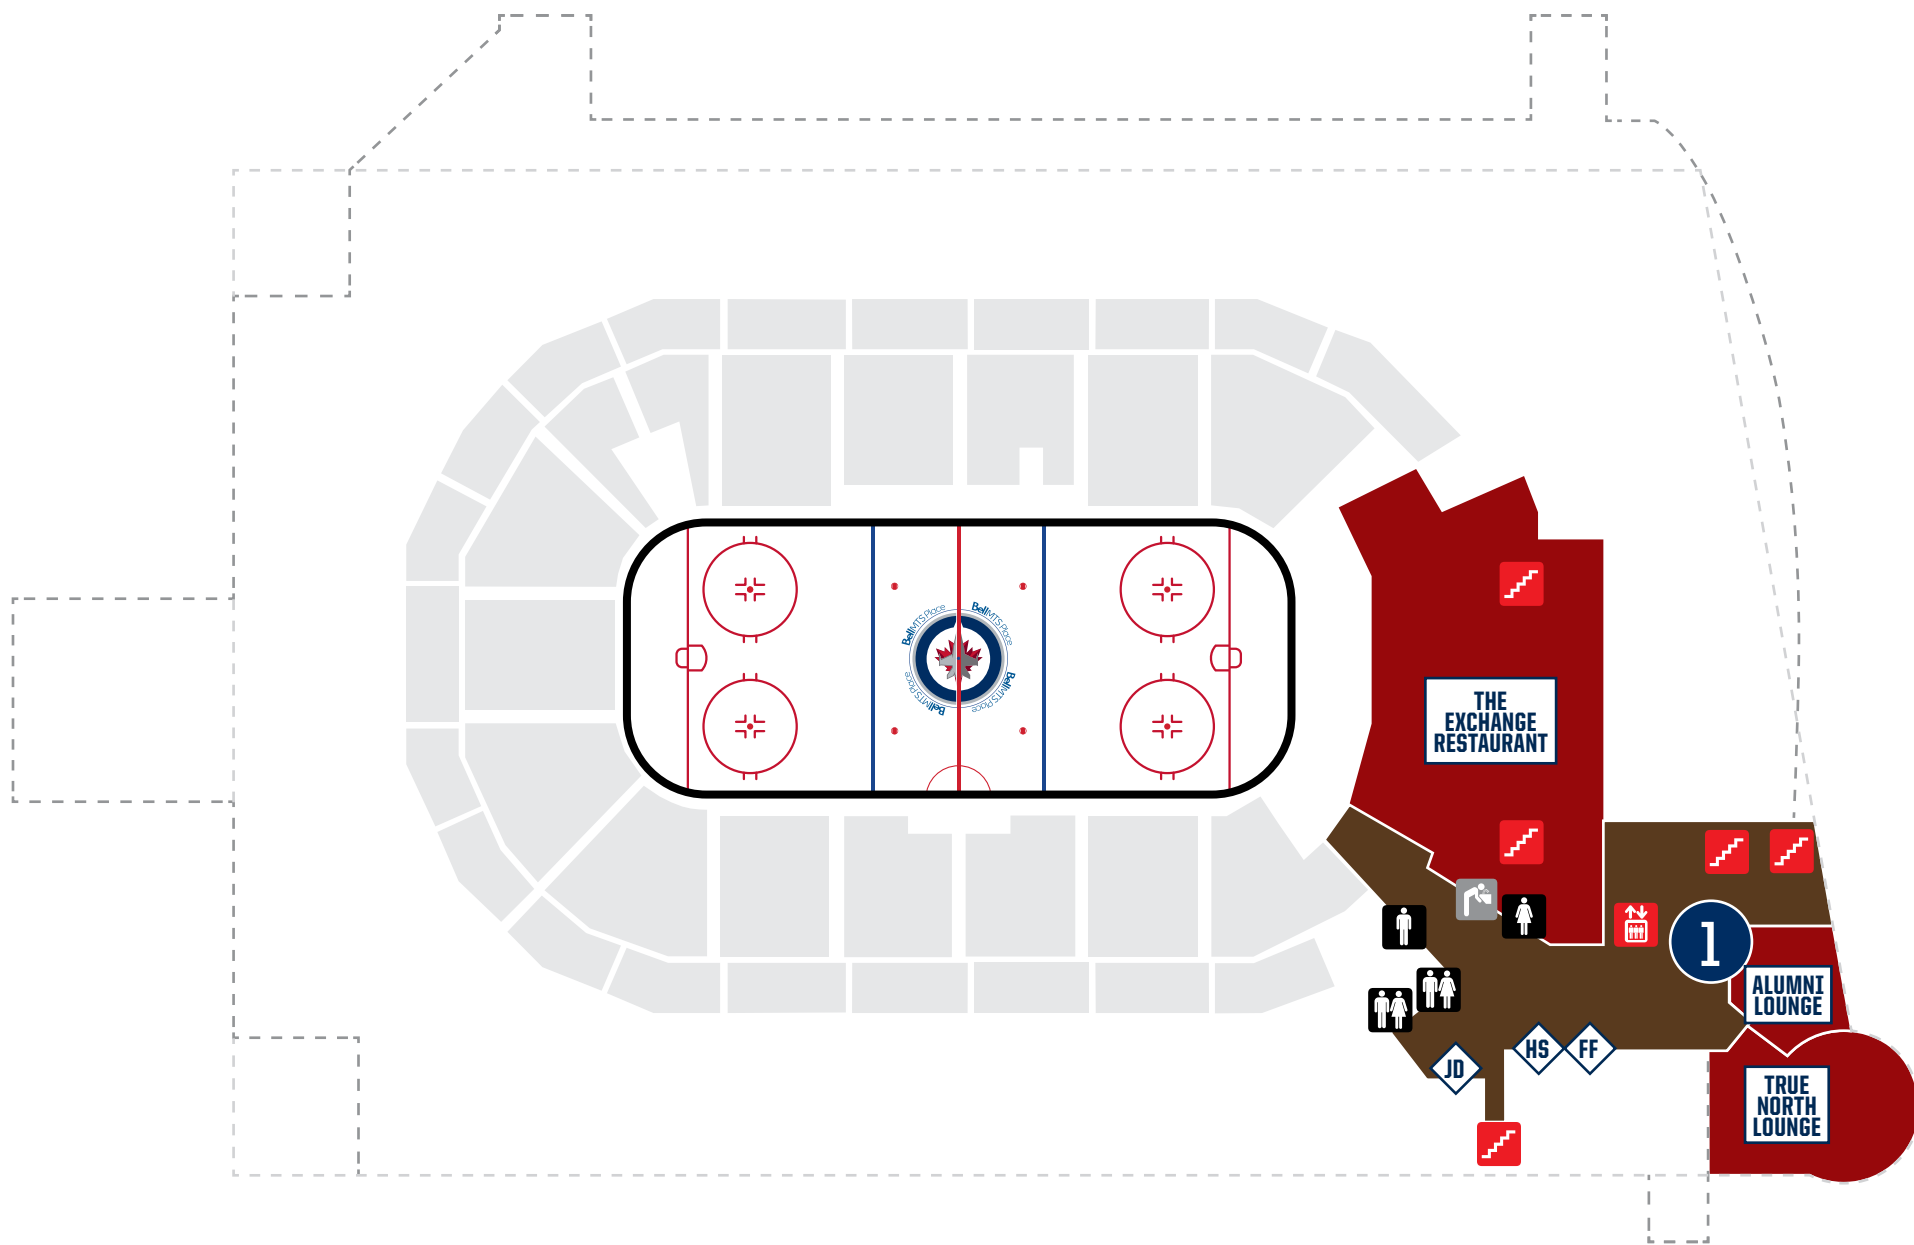

BellMTS Place

CASINOS OF WINNIPEG UPPER CONCOURSE / 300 LEVEL
 SCOTIABANK PREMIUM SUITES CONCOURSE
 CASINOS OF WINNIPEG MAIN CONCOURSE / 100 & 200 LEVEL
EVENT LEVEL

	Gate Entrance		Staircase		Men's Washroom
	Bar/Lounge		FAN FUEL		Women's Washroom
	Jets Gear		HOPS & SHOTS		Family Washroom
			JUNED JETDOG		