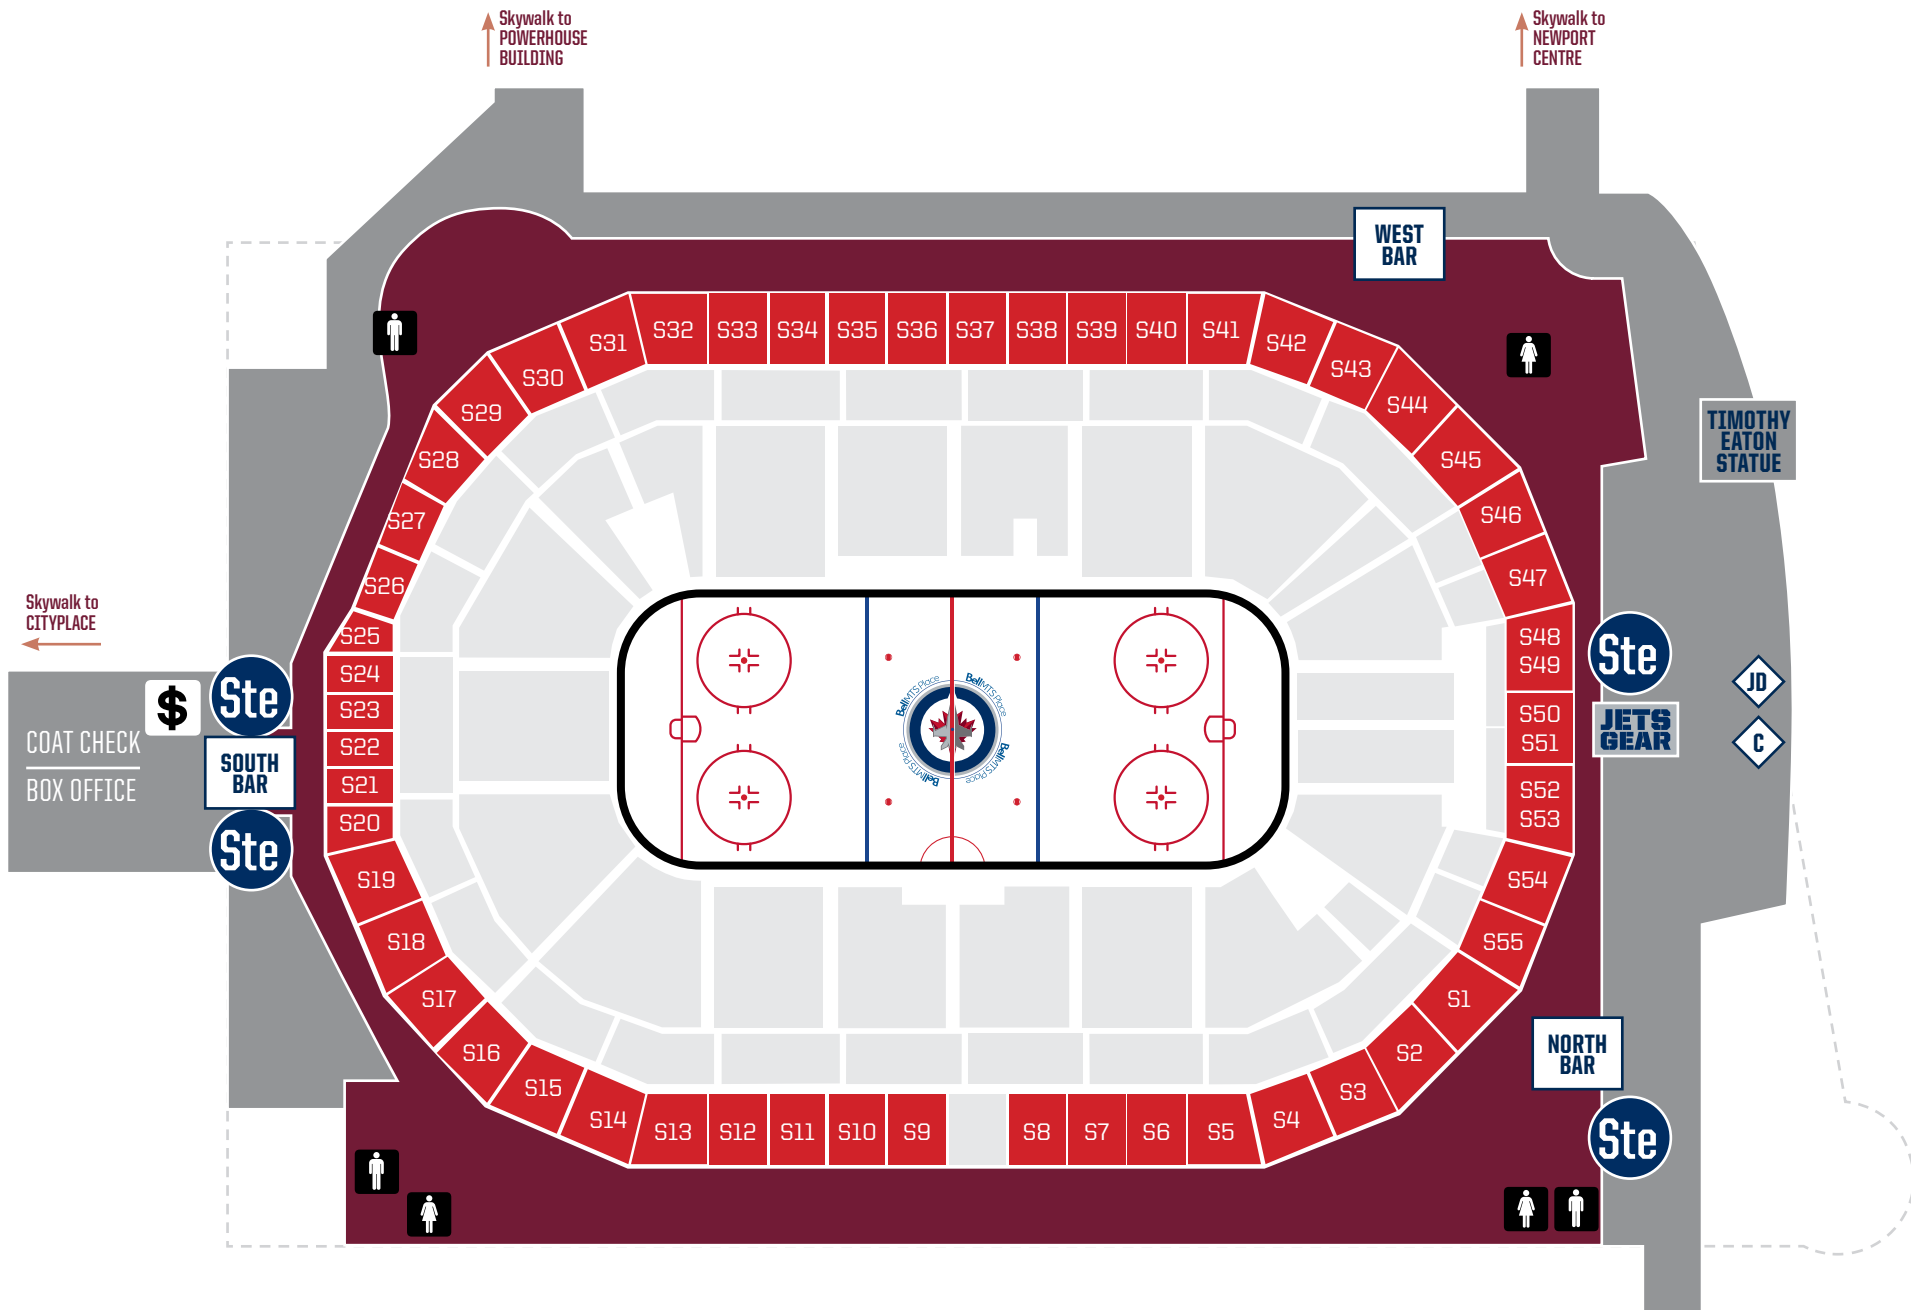

BellMTS Place

CASINOS OF WINNIPEG UPPER CONCOURSE / 300 LEVEL
SCOTTIABANK PREMIUM SUITES CONCOURSE
 CASINOS OF WINNIPEG MAIN CONCOURSE / 100 & 200 LEVEL
 EVENT LEVEL

Suites Entrance	Men's Washroom
Bar/Lounge	Women's Washroom
Jets Gear	Family Washroom
JUMBO JET DOG	Carvery
ATM	