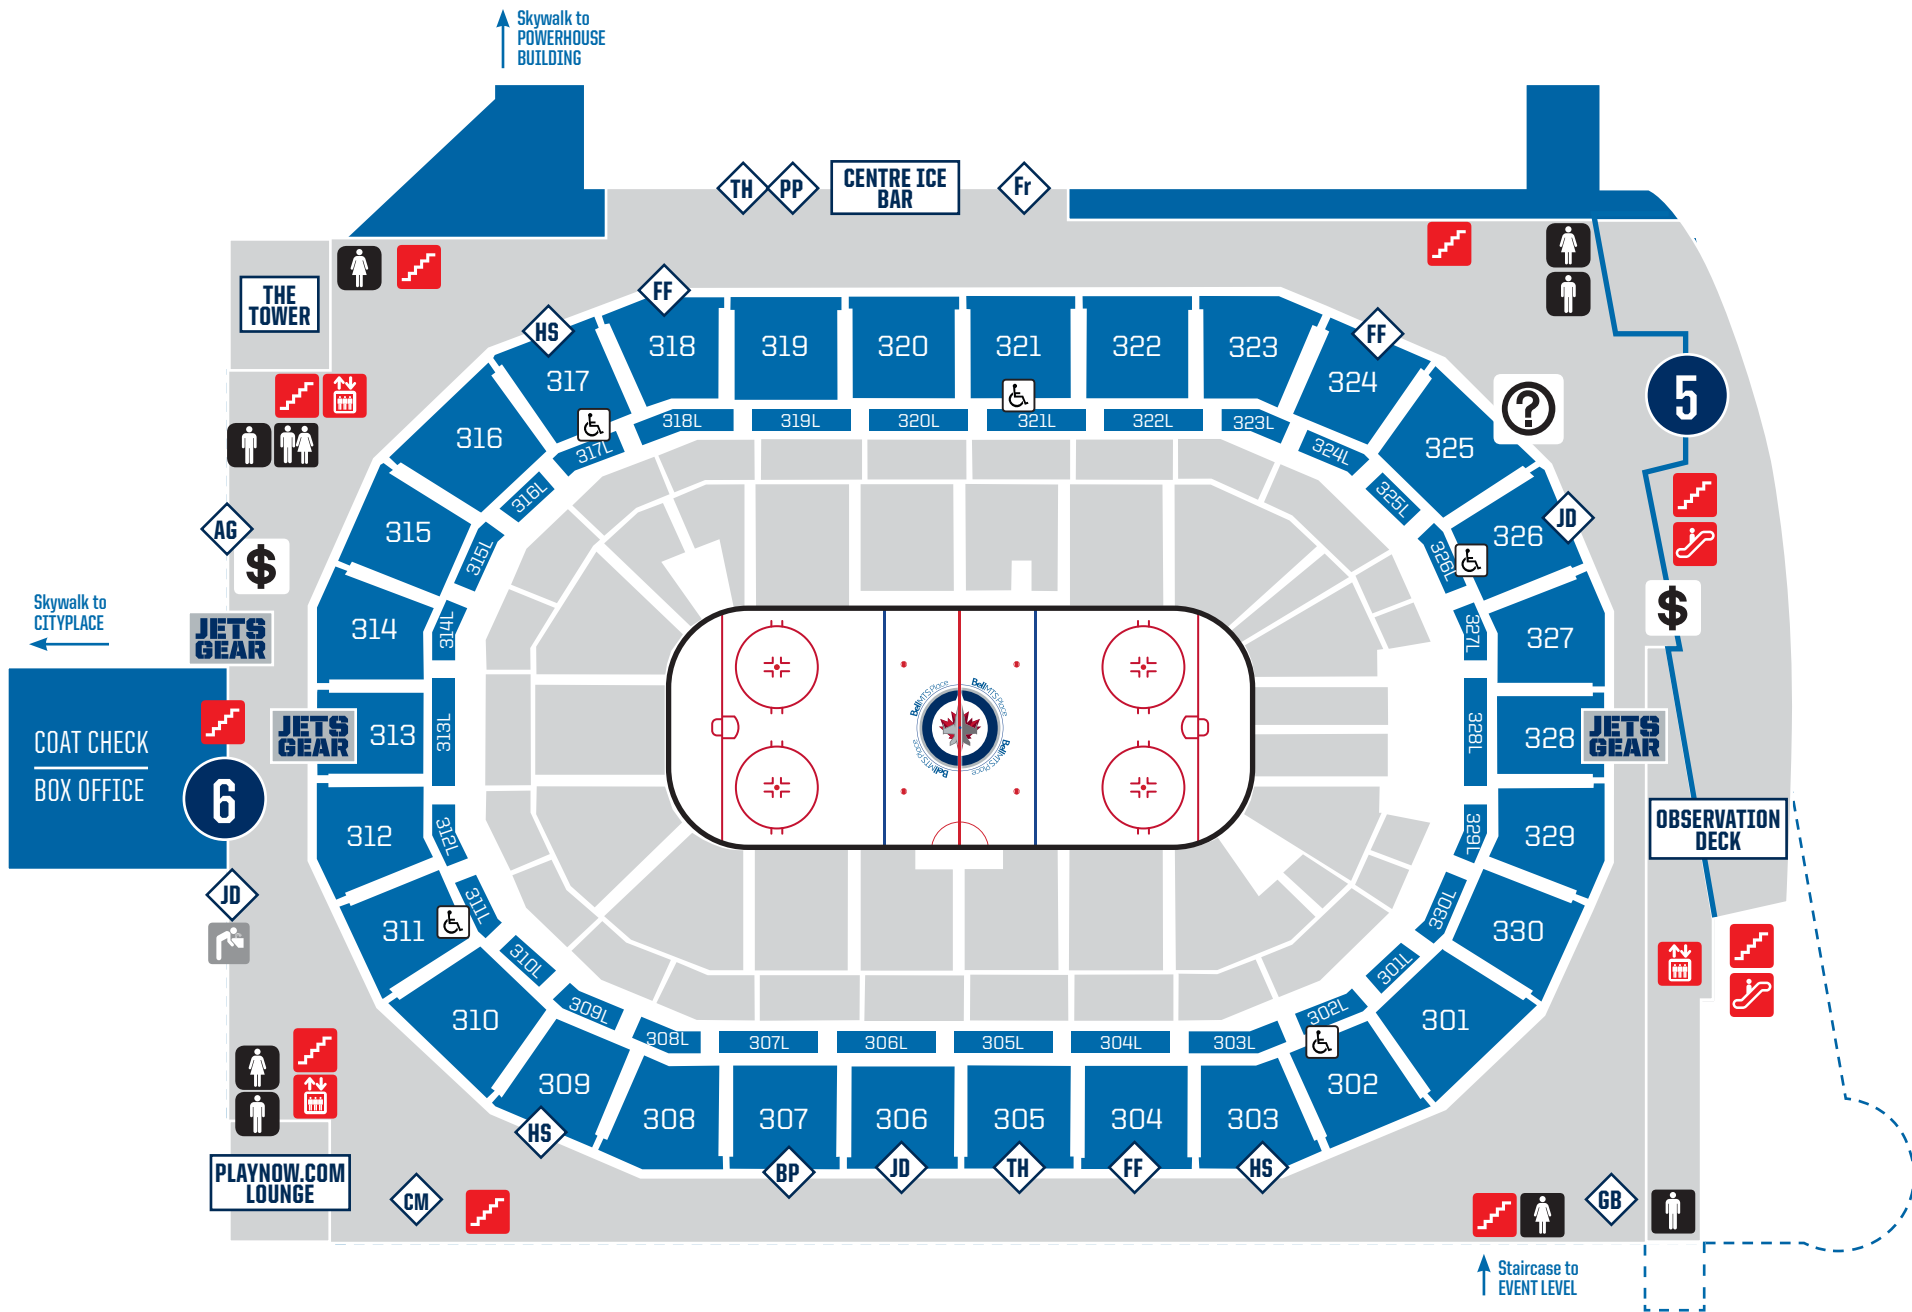

BellMTS Place

CASINOS OF WINNIPEG UPPER CONCOURSE / 300 LEVEL
 SCOTIABANK PREMIUM SUITE CONCOURSE
 CASINOS OF WINNIPEG MAIN CONCOURSE / 100 & 200 LEVEL
 EVENT LEVEL

	Gate Entrance		AVIATORS' GRILL		HOPS & SHOTS		<i>Carvery & Melts</i>		Staircase		Water Fountain		Men's Washroom
	Bar/Eatery		<i>Bella Pasta</i>		JUMBO JET DOG		<i>Gourmet BURGER</i>		Elevator		ATM		Women's Washroom
	Jets Gear		FAN FUEL		PIZZA PIZZA		Escalators		Guest Services		Family Washroom		
			<i>freshii</i>		<i>Tim Hortons</i>		Accessible Seating						