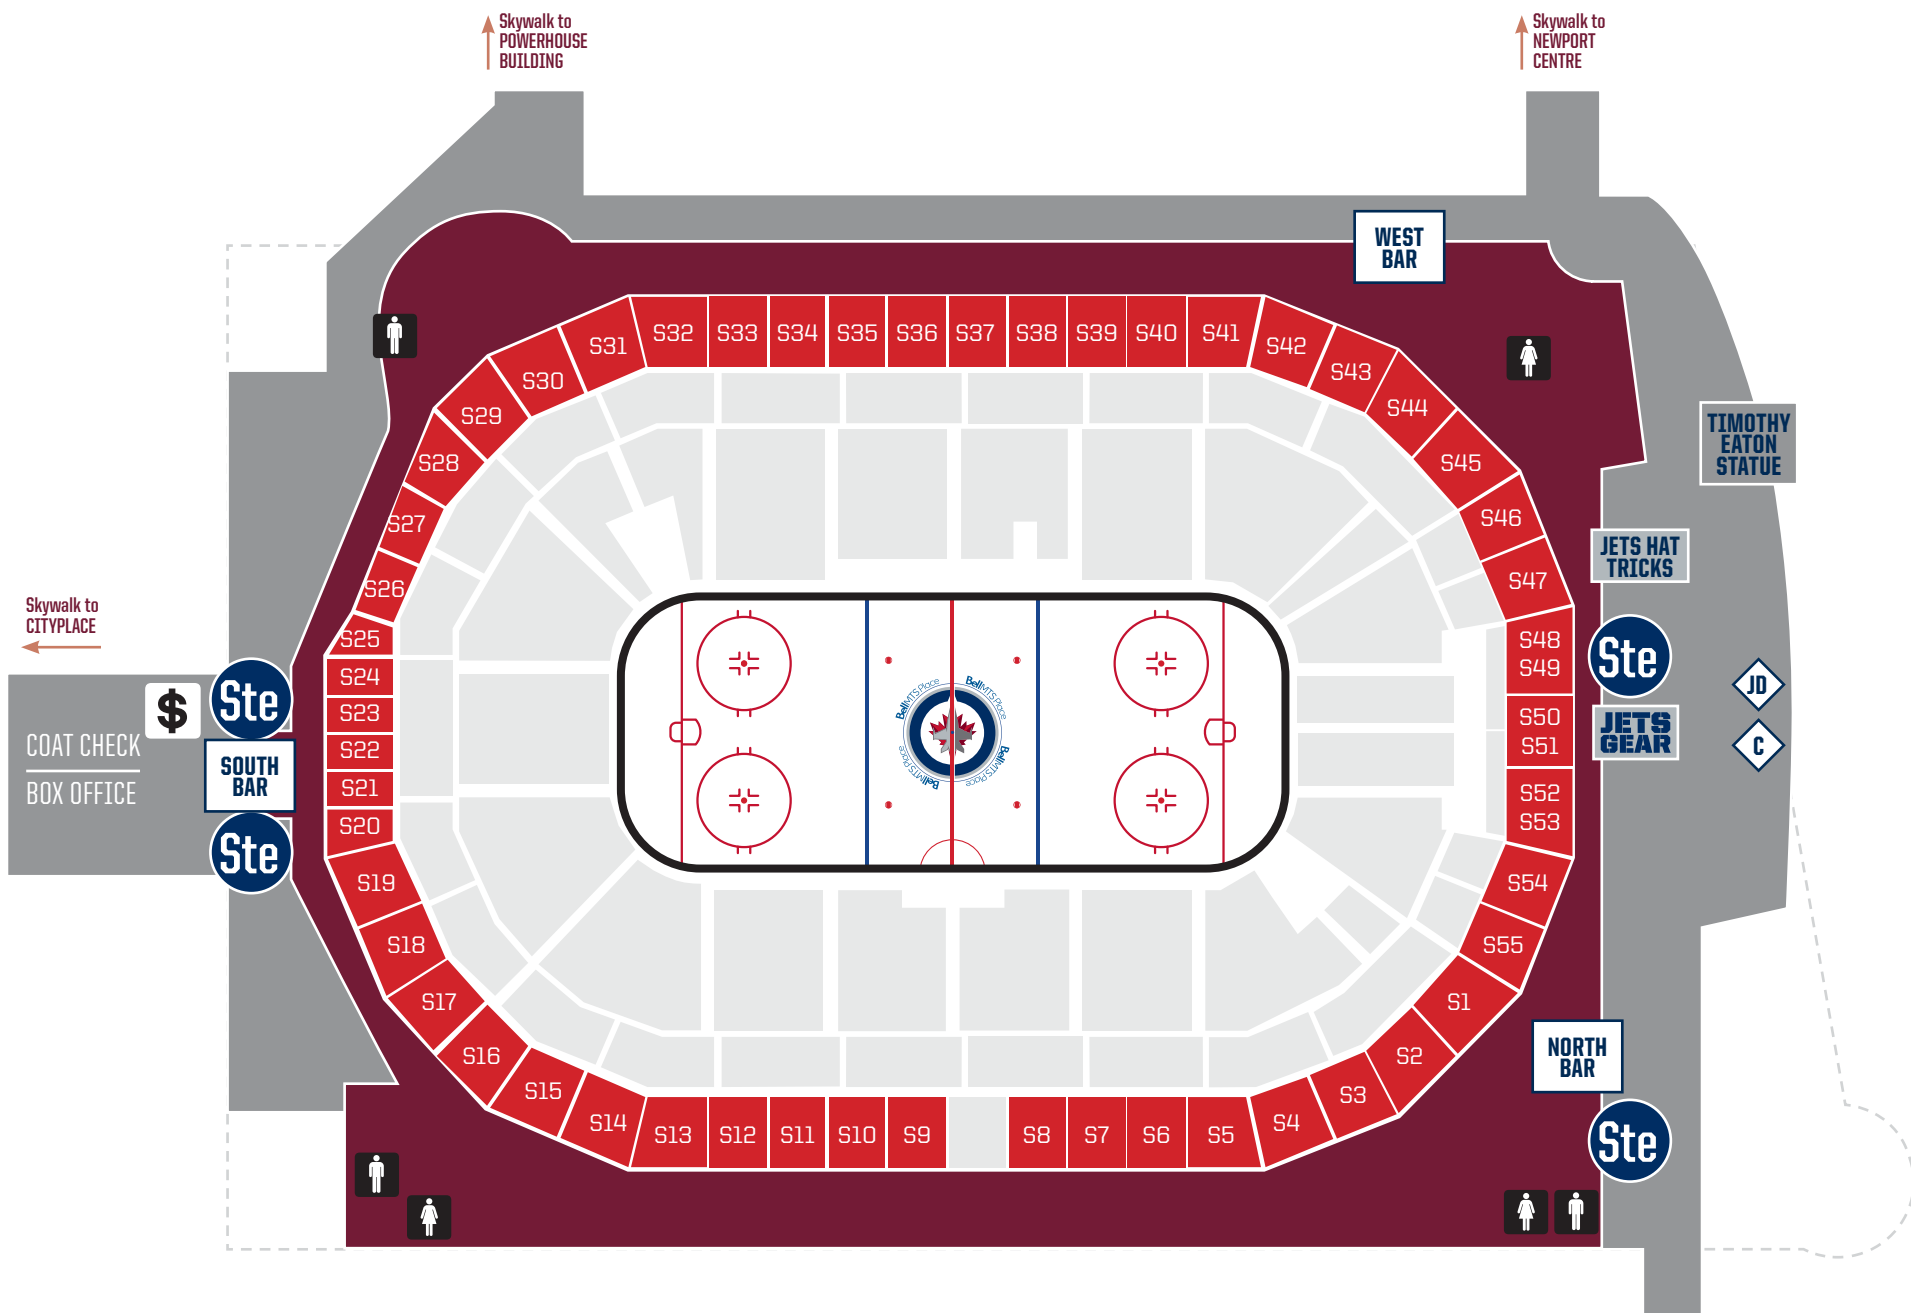

BellMTS Place

CASINOS OF WINNIPEG UPPER CONCOURSE / 300 LEVEL
SCOTTIABANK PREMIUM SUITES CONCOURSE
 CASINOS OF WINNIPEG MAIN CONCOURSE / 100 & 200 LEVEL
 EVENT LEVEL

 Suites Entrance	 Men's Washroom
 Bar/Lounge	 Women's Washroom
 Jets Gear	 Family Washroom
 JUMBO JETDOG	 <i>Carvery</i>
 ATM	