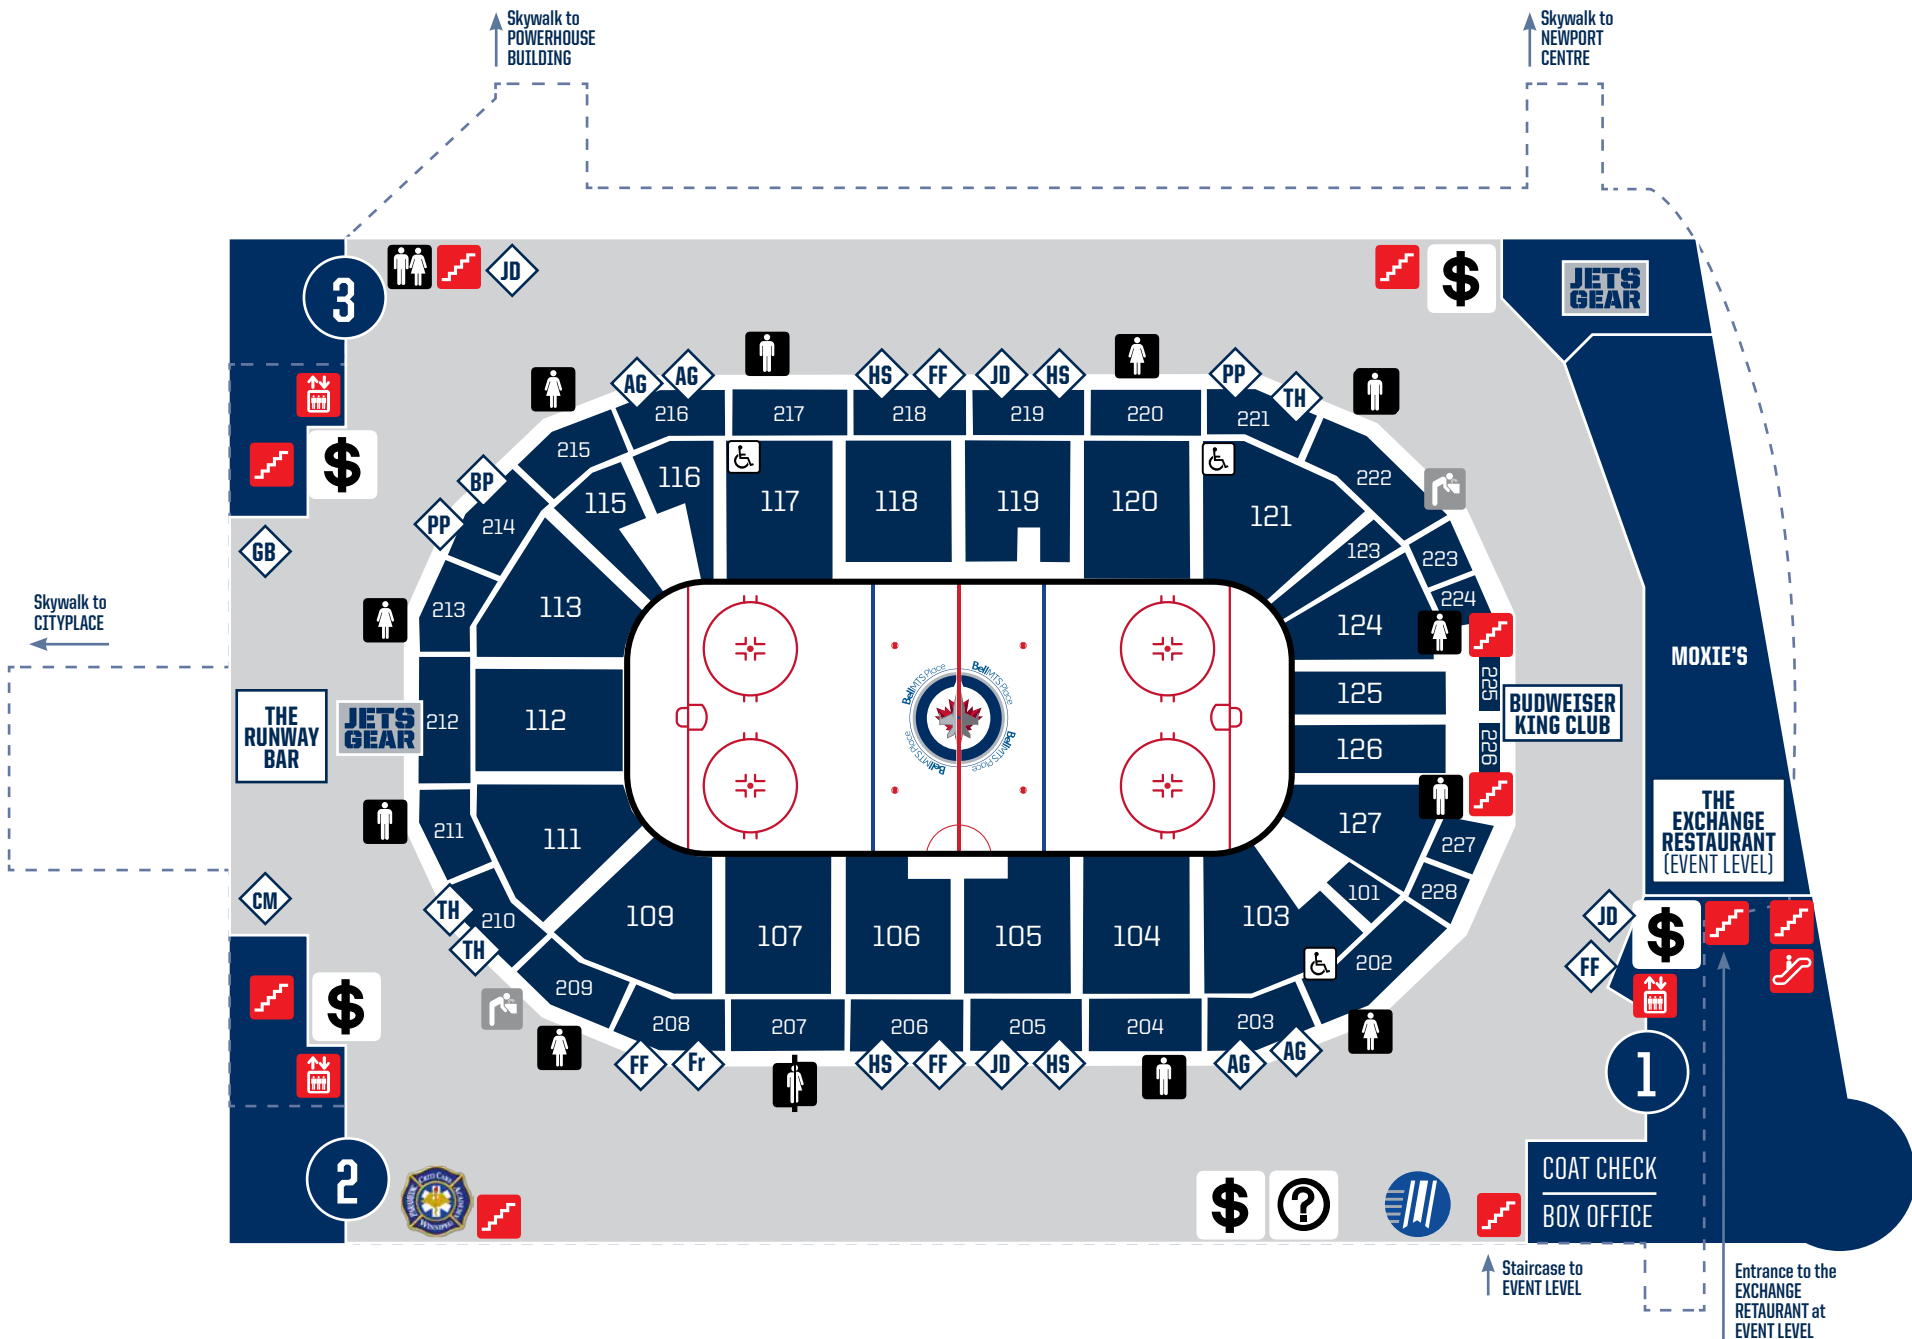

BellMTS Place

CASINOS OF WINNIPEG UPPER CONCOURSE / 300 LEVEL
 SCOTIABANK PREMIUM SUITE CONCOURSE
 CASINOS OF WINNIPEG MAIN CONCOURSE / 100 & 200 LEVEL
 EVENT LEVEL

# Gate Entrance	AG AVIATORS' GRILL	HS HOPS & SHOTS	CM Carvery & Melts	Staircase	Jets Rewards	Water Fountain
NAME Bar/Lounge	BP Bella Pasta	JD JUMBO JetDog	GB Gourmet BURGER	Elevator	ATM	Men's Washroom
JETS GEAR Jets Gear	FF FAN FUEL	PP PIZZA PIZZA		Escalators	Guest Services	Women's Washroom
	Fr freshii	TH Tim Hortons		Accessible Seating	Criticare	Family Washroom