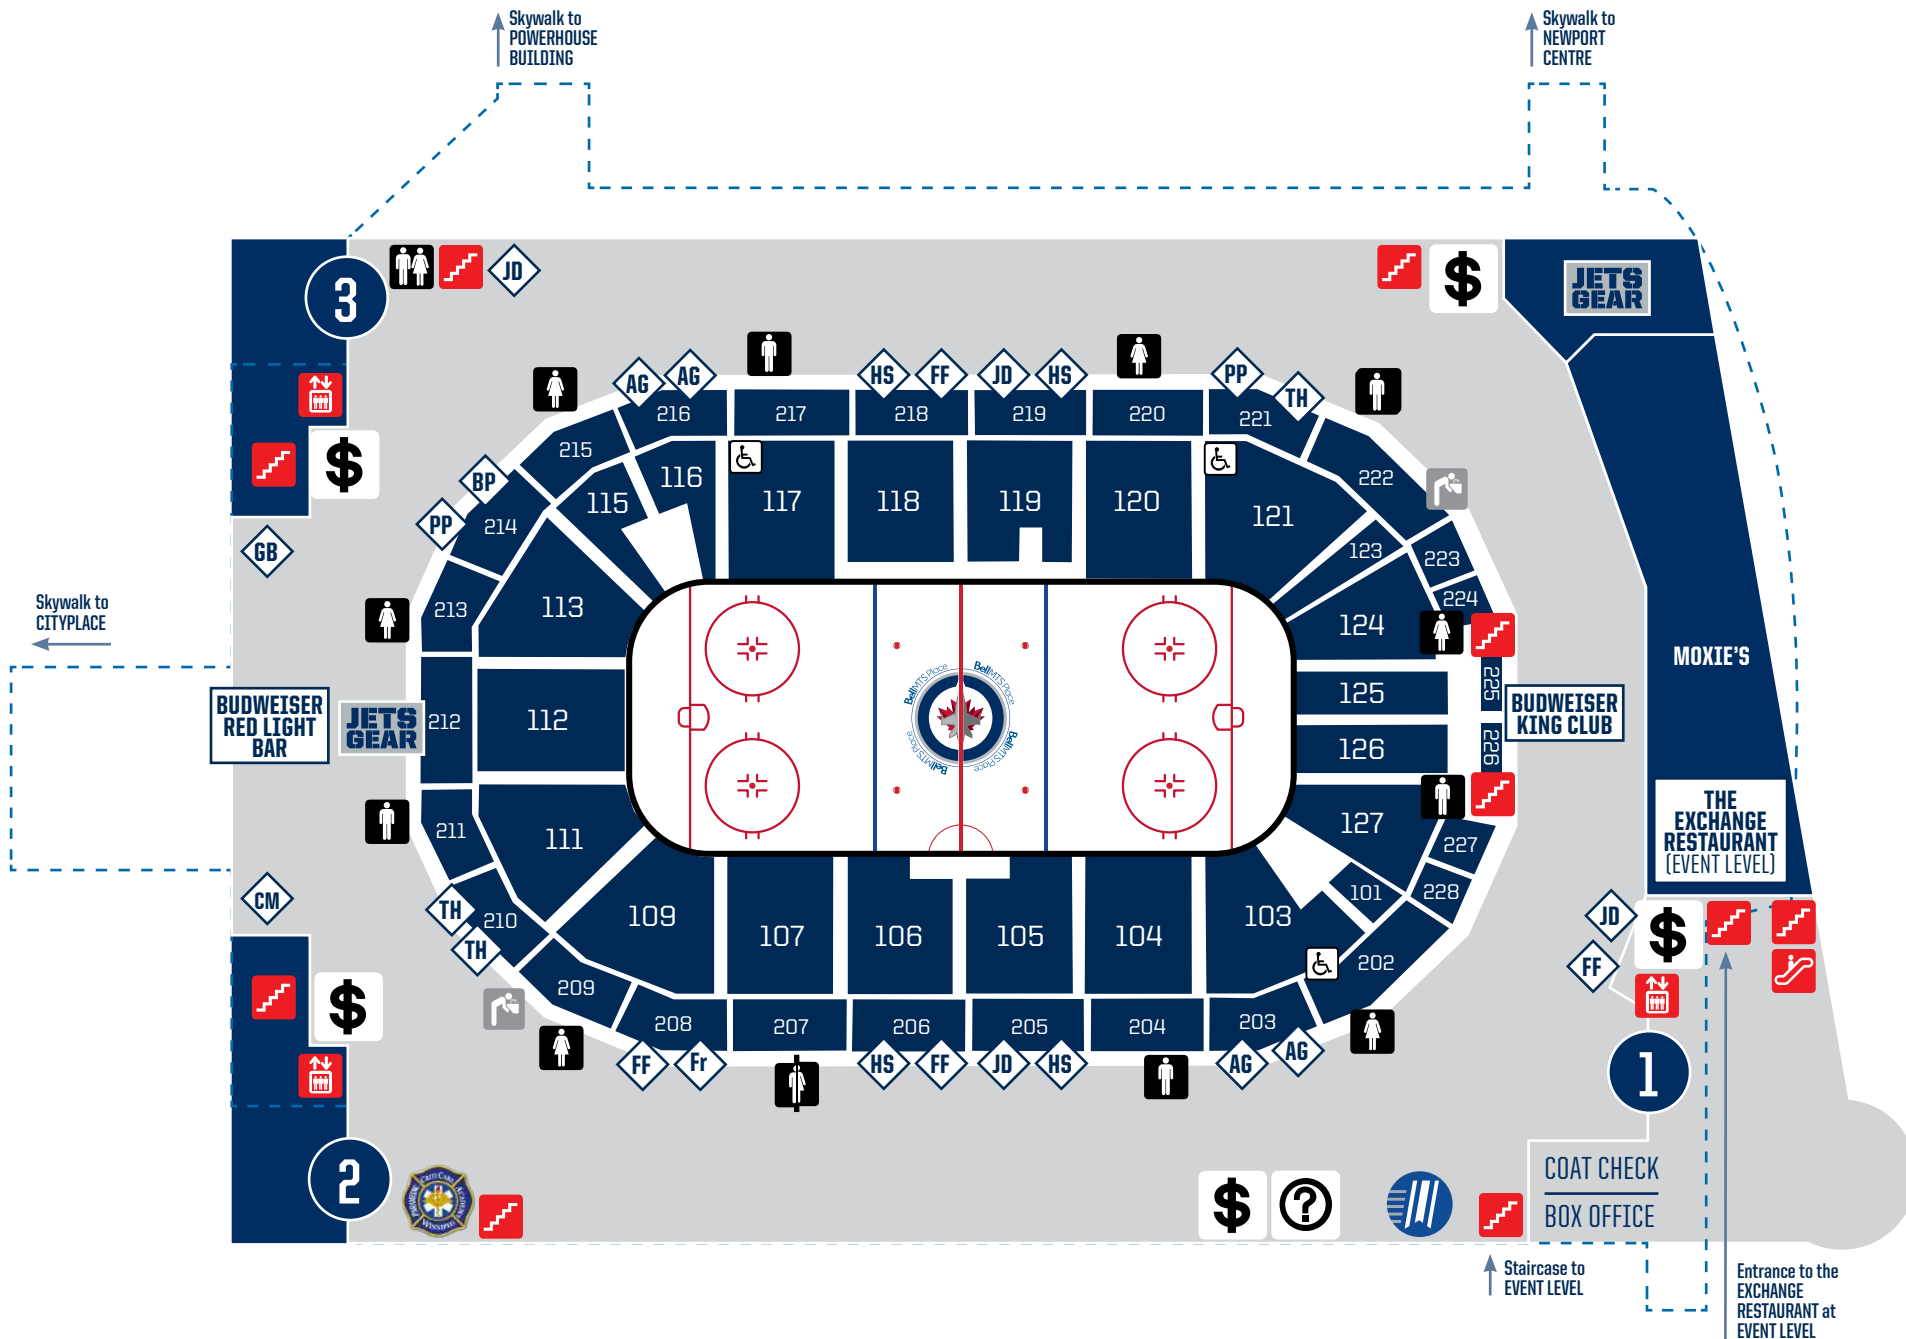

BellMTS Place

UPPER CONCOURSE / 300 LEVEL
SCOTIABANK PREMIUM SUITE CONCOURSE
MAIN CONCOURSE / 100 & 200 LEVEL
EVENT LEVEL

# Gate Entrance	AG AVIATORS' GRILL	HS HOPS & SHOTS	CM Carvery & Melts	Staircase	JETS Rewards	Water Fountain
NAME Bar/Lounge	BP Bella Pasta	JD JUMBO JET DOG	GB Gourmet BURGER	Elevator	ATM	Men's Washroom
JETS GEAR Jets Gear	FF FAN FUEL	PP PIZZA PIZZA		Escalators	Guest Services	Women's Washroom
	Fr freshii	TH Tim Hortons		Accessible Seating	Criticare	Family Washroom