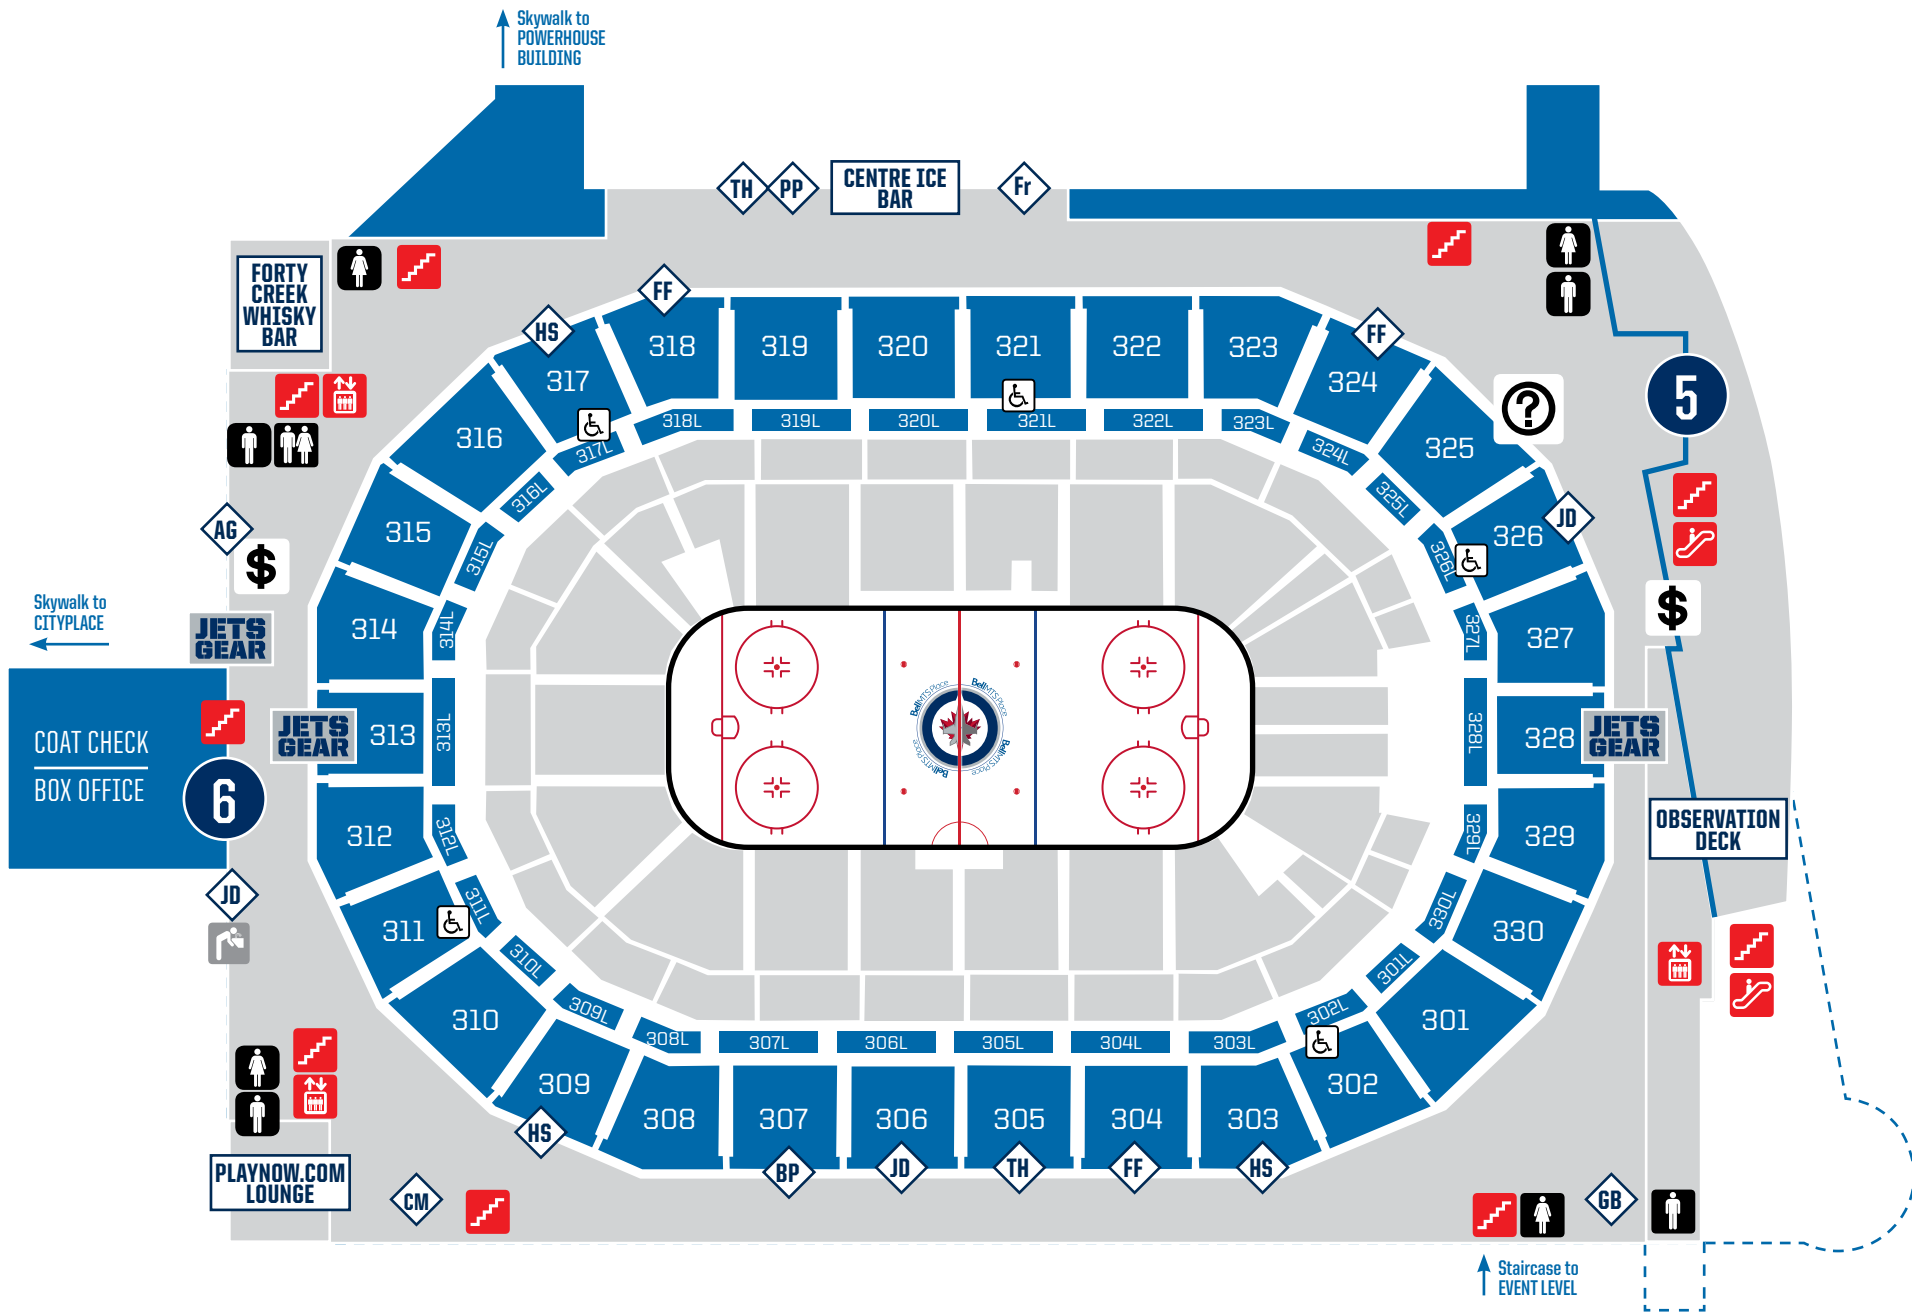

# BellMTS Place

UPPER CONCOURSE / 300 LEVEL  
 SCOTTIABANK PREMIUM SUITE CONCOURSE  
 MAIN CONCOURSE / 100 & 200 LEVEL  
 EVENT LEVEL

	Gate Entrance		<b>AVIATORS' GRILL</b>		<b>HOPS &amp; SHOTS</b>		<i>Carvery &amp; Melts</i>		Staircase		Water Fountain		Men's Washroom
	Bar/Eatery		<i>Bella Pasta</i>		<b>JUMBO JET DOG</b>		<i>Gourmet BURGER</i>		Elevator		ATM		Women's Washroom
	Jets Gear		<b>FAN FUEL</b>		<b>PIZZA PIZZA</b>		<i>freshii</i>		Escalators		Guest Services		Family Washroom
			<i>freshii</i>		<i>Tim Hortons</i>		Accessible Seating						