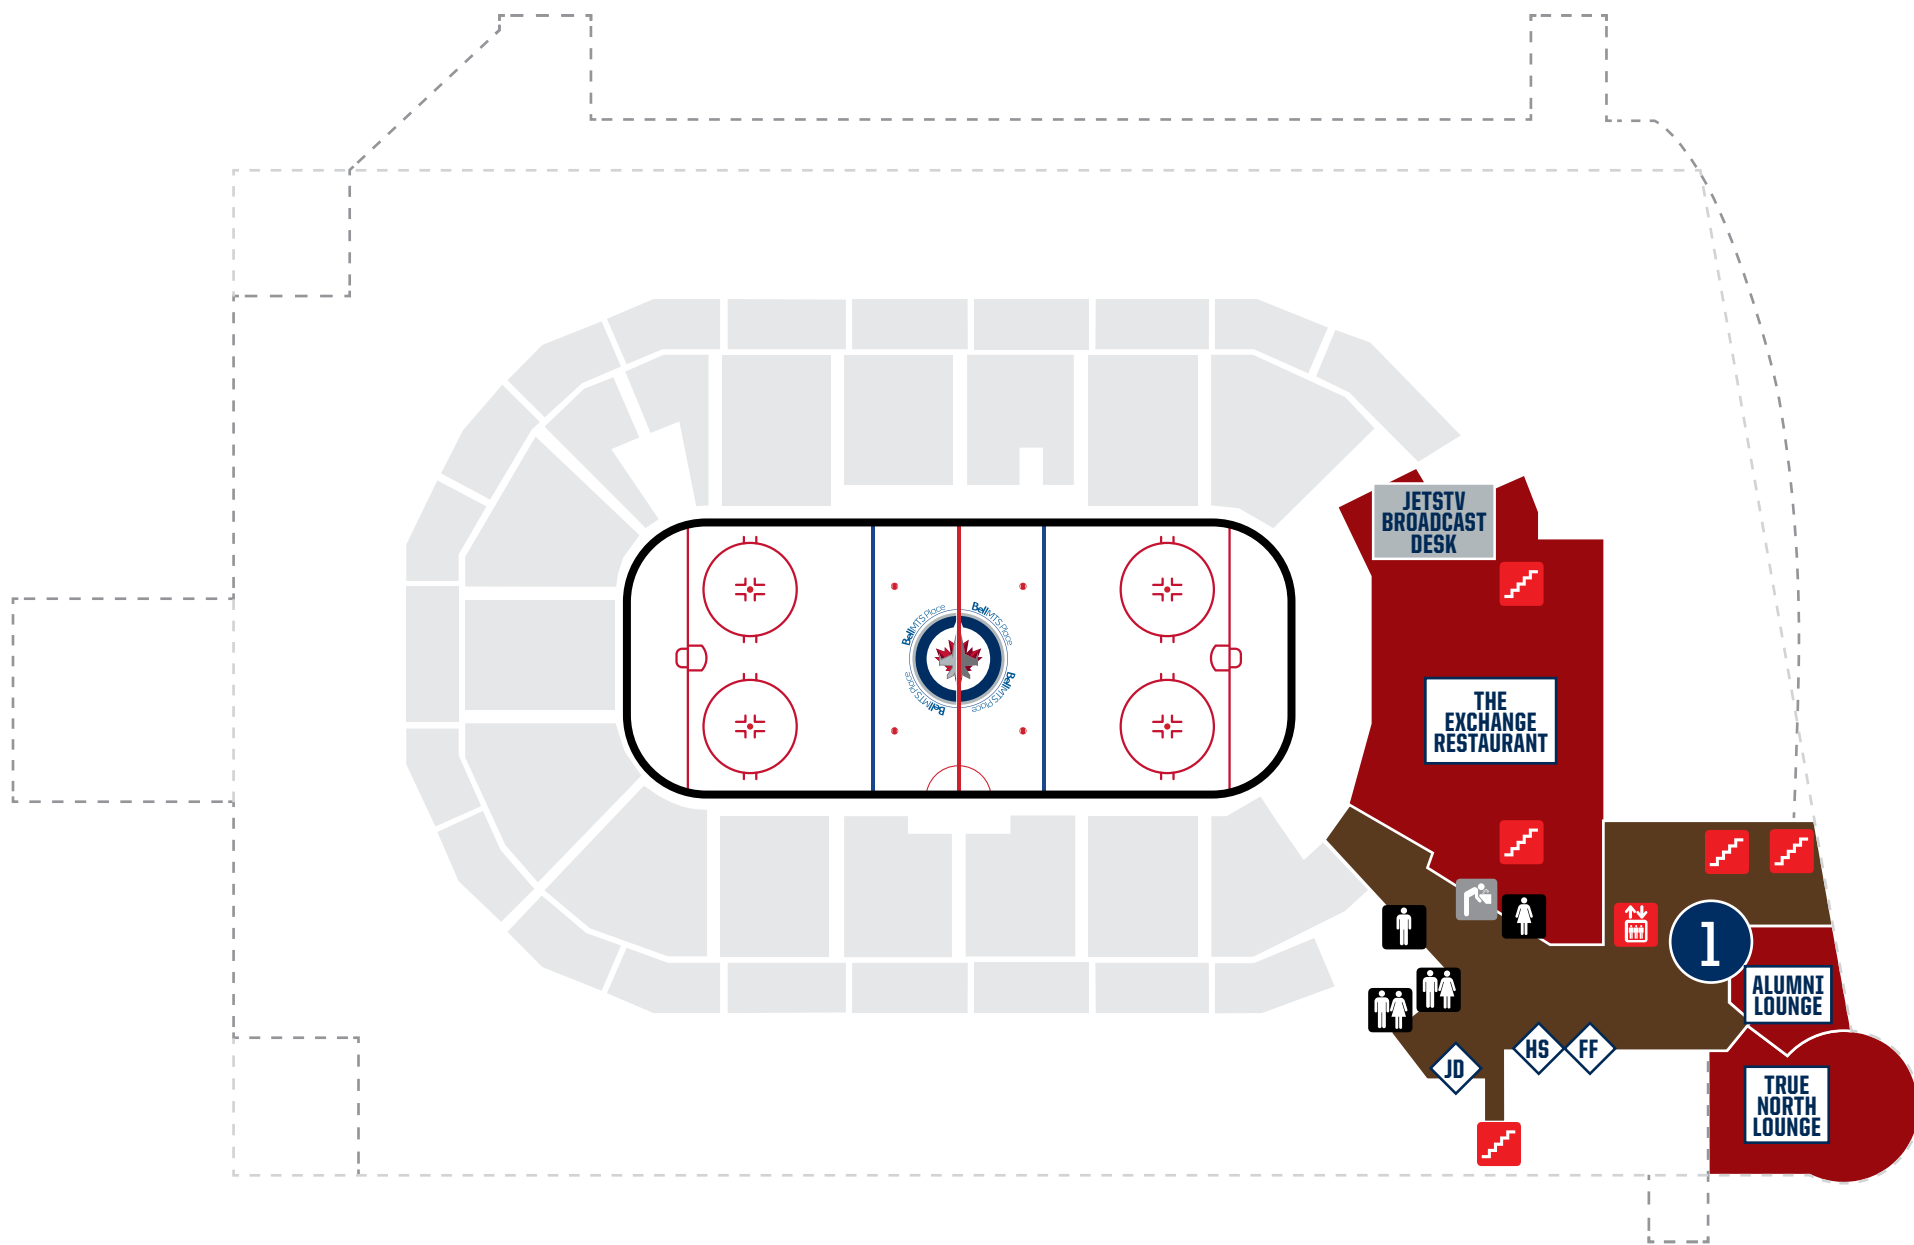

# BellMTS Place

UPPER CONCOURSE / 300 LEVEL  
 SCOTIABANK PREMIUM SUITES CONCOURSE  
 MAIN CONCOURSE / 100 & 200 LEVEL  
**EVENT LEVEL**

	Gate Entrance		Staircase		Men's Washroom
	Bar/Lounge		<b>FAN FUEL</b>		Women's Washroom
	Jets Gear		<b>HOPS &amp; SHOTS</b>		Family Washroom
			<b>JUNED JETDOG</b>		