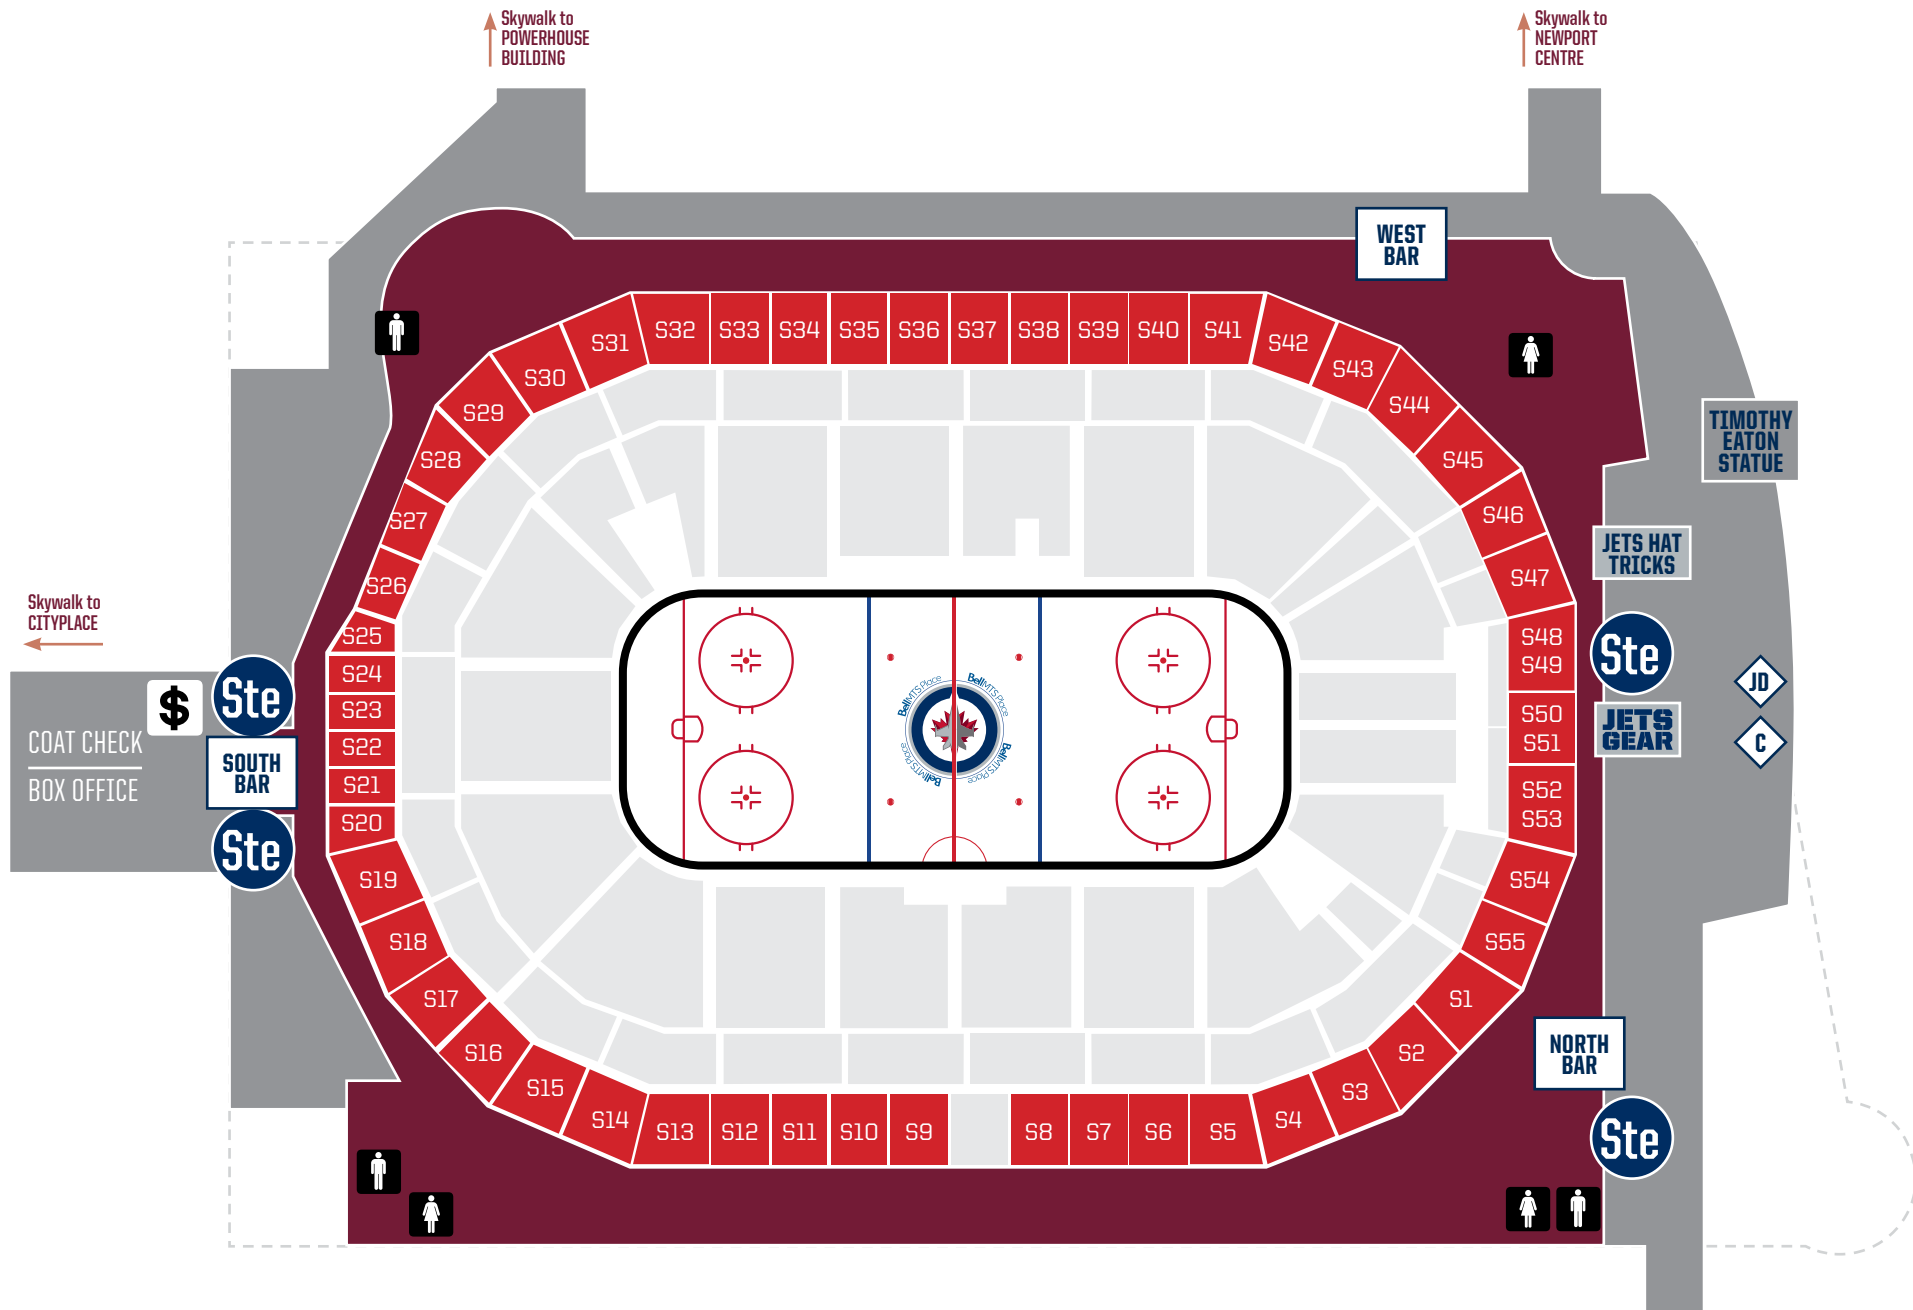

BellMTS Place

UPPER CONCOURSE / 300 LEVEL
SCOTTIABANK PREMIUM SUITES CONCOURSE
 MAIN CONCOURSE / 100 & 200 LEVEL
 EVENT LEVEL

 Suites Entrance	 Men's Washroom
 Bar/Lounge	 Women's Washroom
 Jets Gear	 Family Washroom
 JUMBO JETDOG	 <i>Carvery</i>
 ATM	