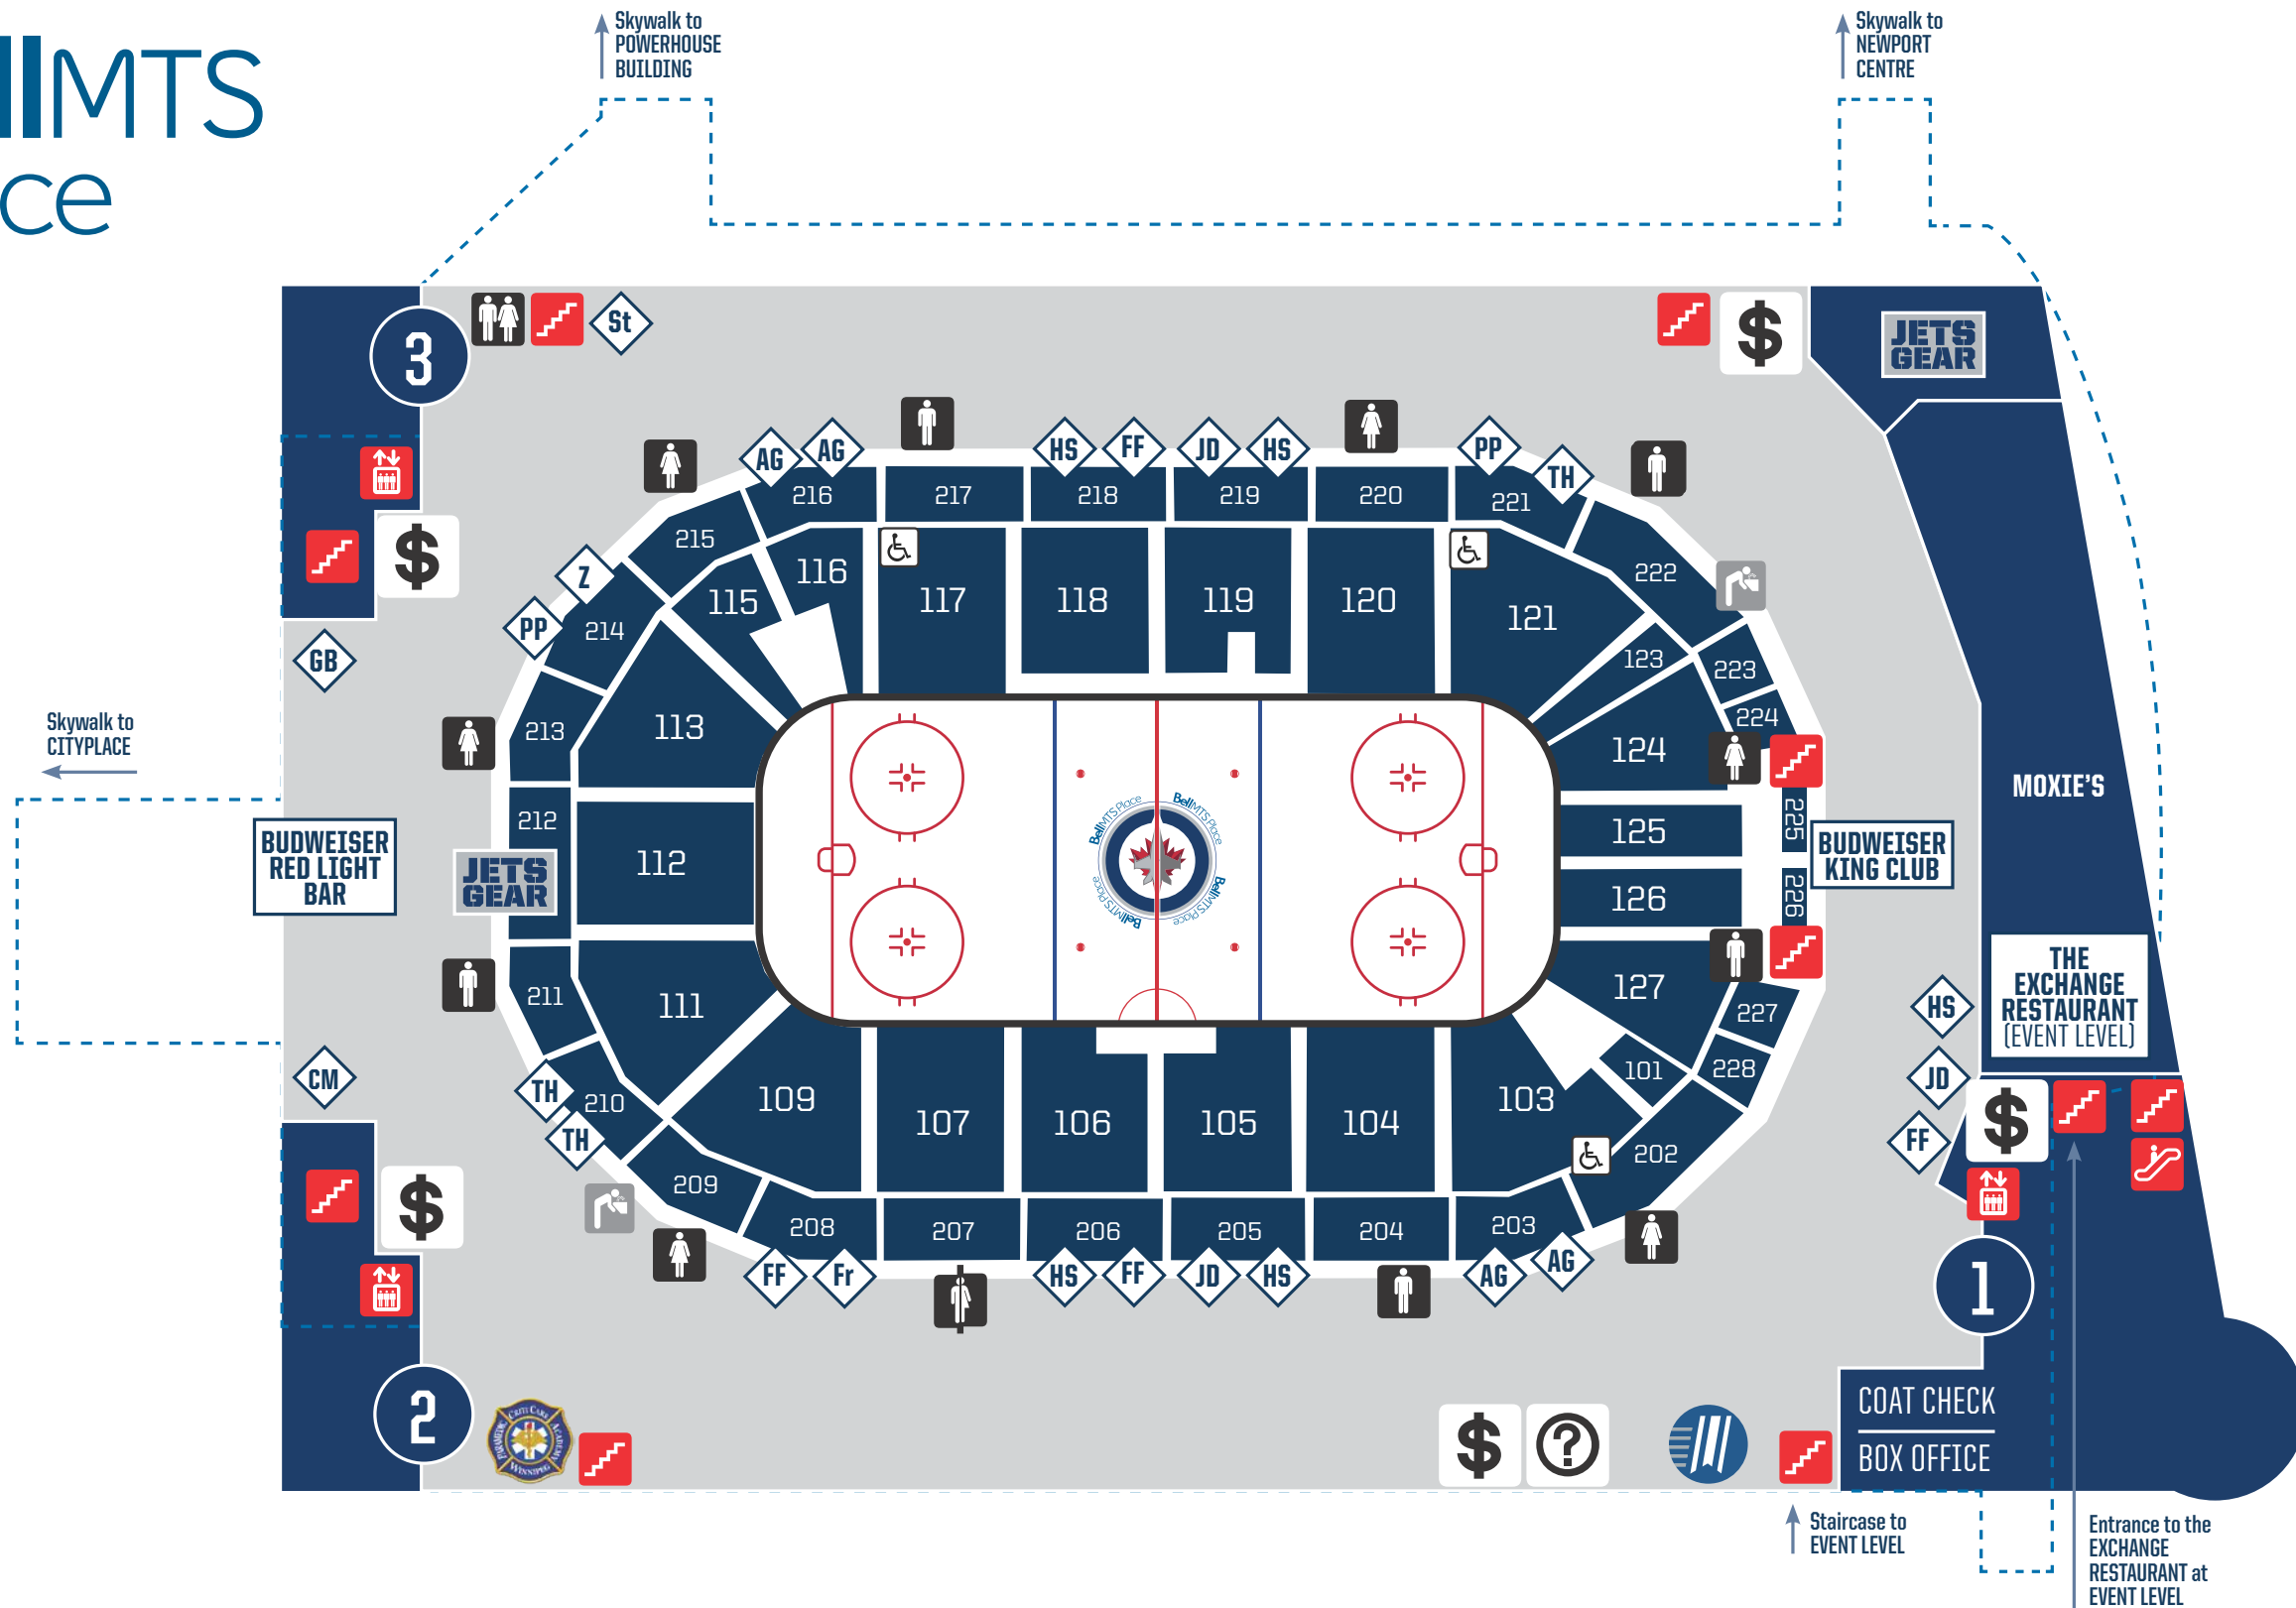

BellMTS Place

UPPER CONCOURSE / 300 LEVEL
 SCOTIABANK PREMIUM SUITE CONCOURSE
 MAIN CONCOURSE / 100 & 200 LEVEL
 EVENT LEVEL

Gate Entrance	AVIATORS' GRILL	JUMBO JETDOG	Gourmet BURGER	Staircase	Jets Rewards	Water Fountain
Bar/Lounge	FAN FUEL	pizza pizza	High Steaks	Elevator	ATM	Men's Washroom
Jets Gear	freshii	Tim Hortons	ZINGER's	Escalators	Guest Services	Women's Washroom
	HOPS & SHOTS	Carvery & Melts		Accessible Seating	Criticare	Family Washroom