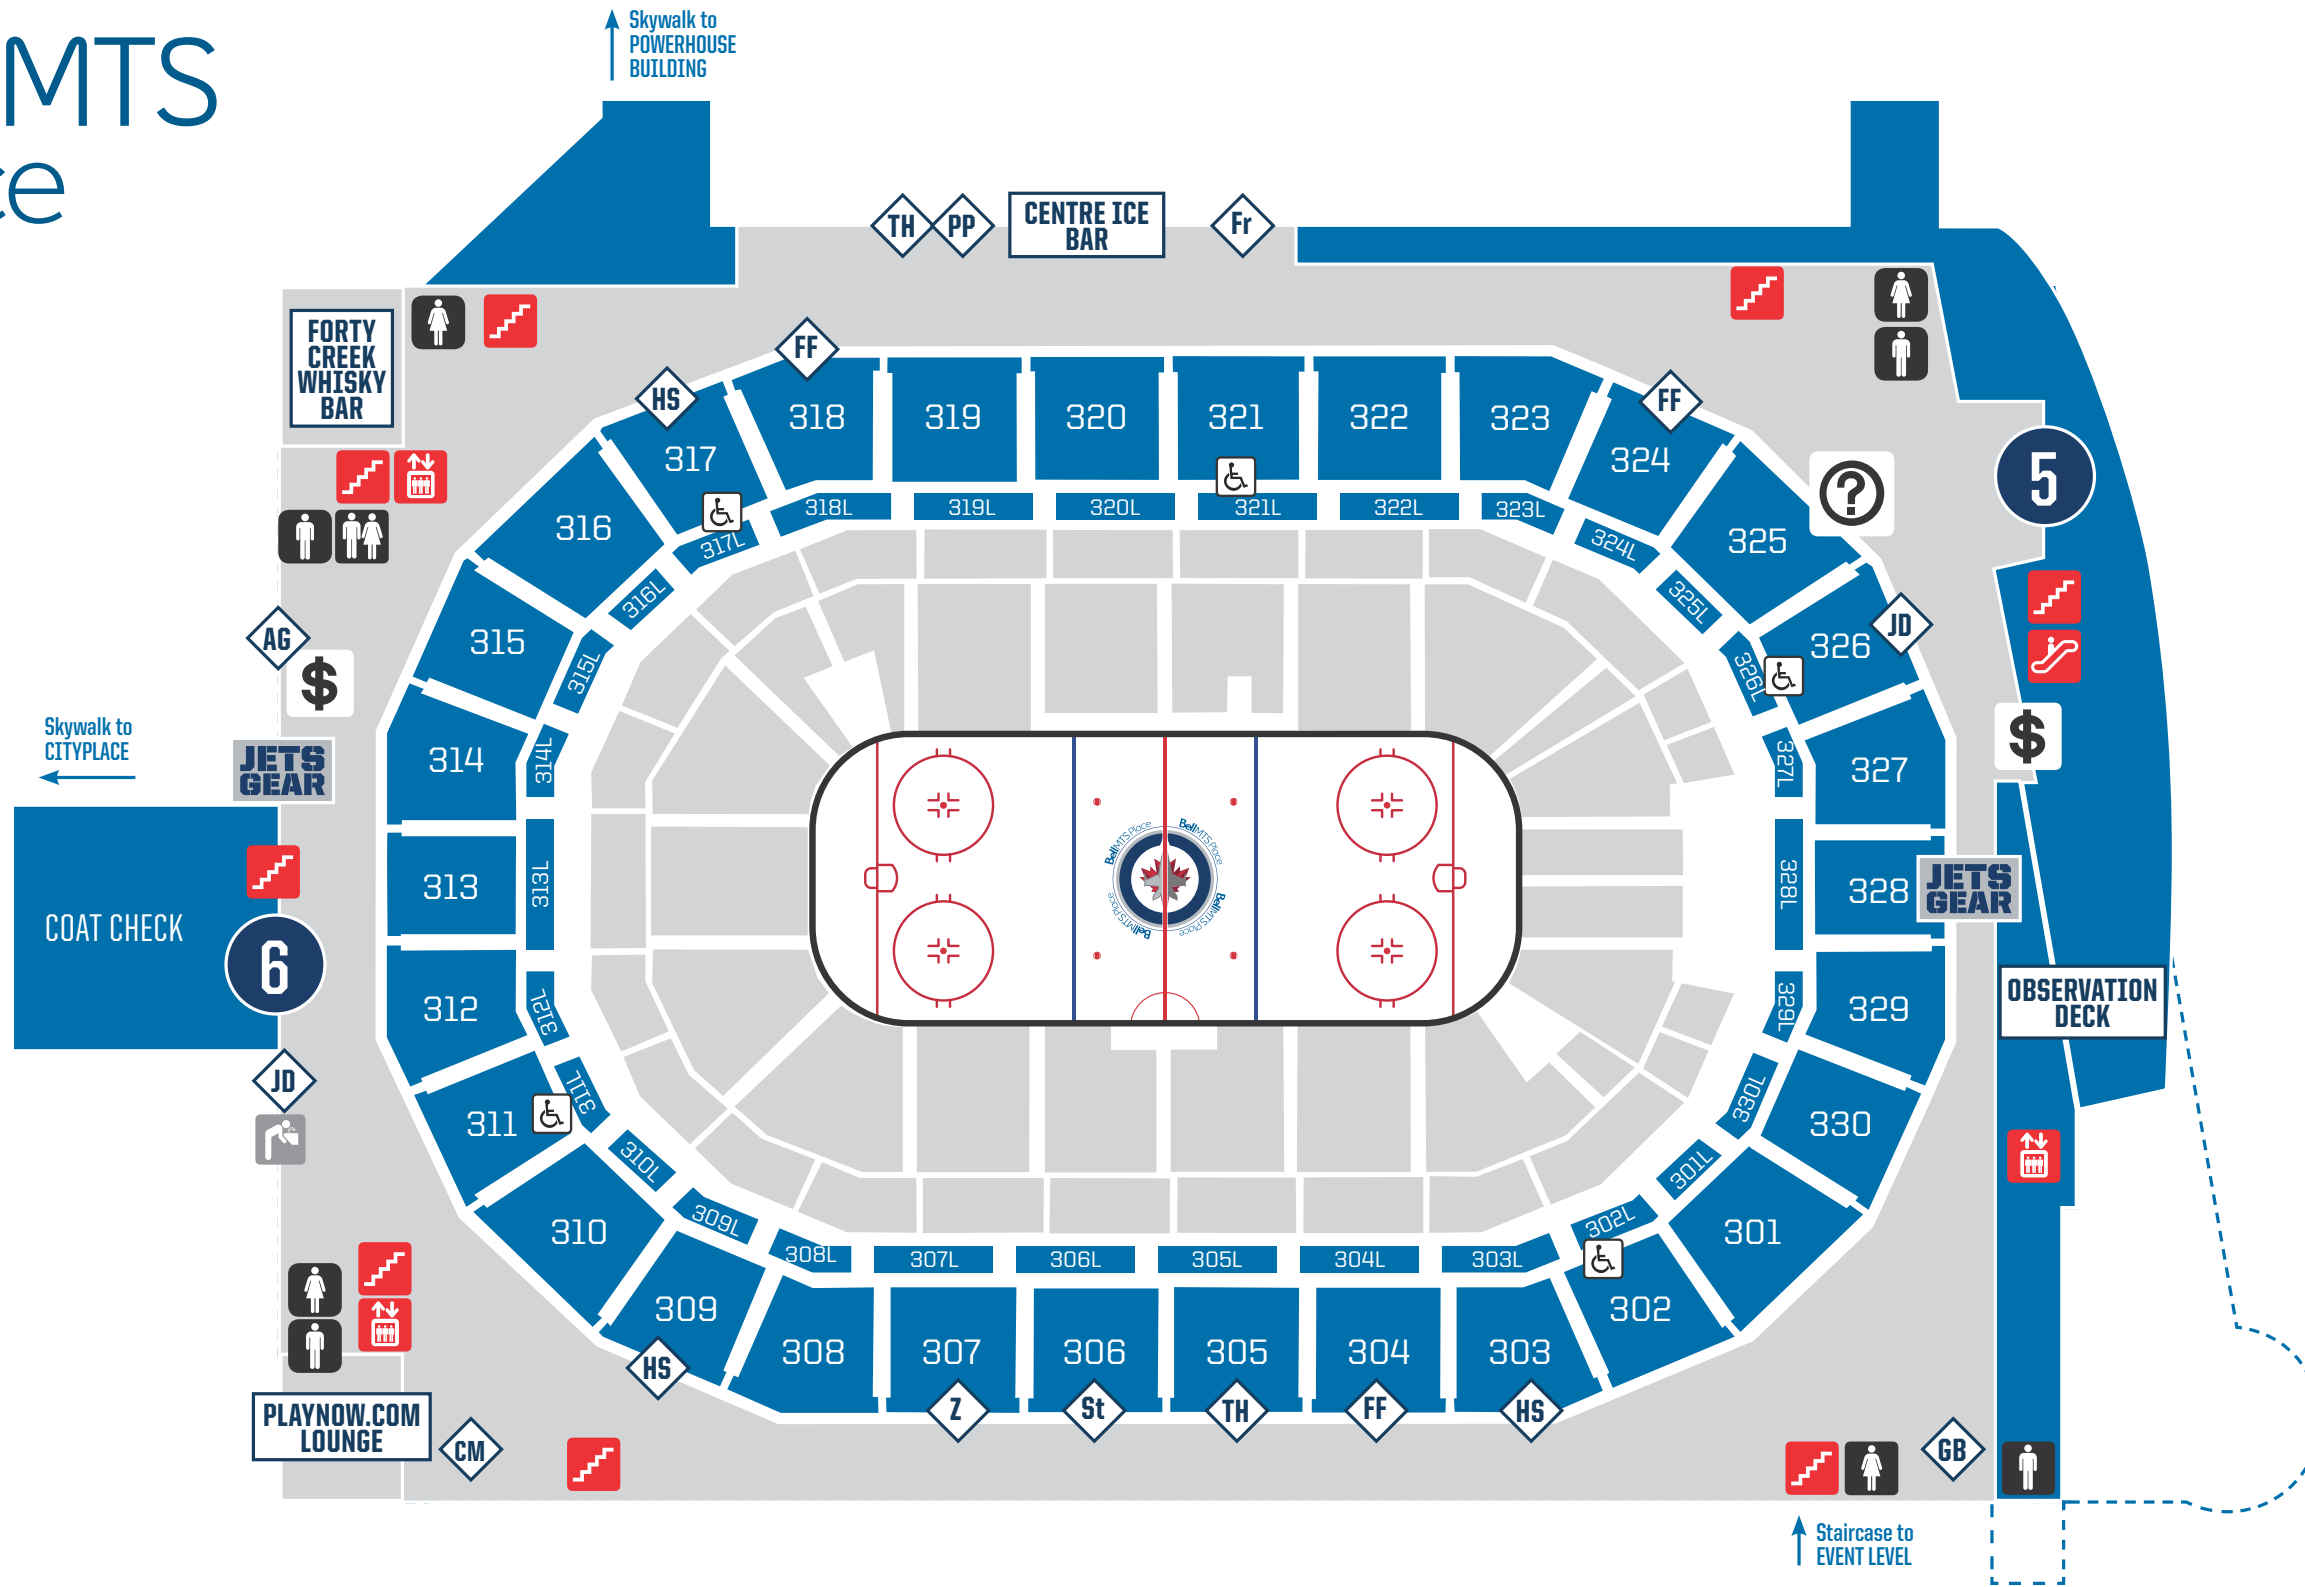

BellMTS Place

UPPER CONCOURSE / 300 LEVEL
 SCOTTIABANK PREMIUM SUITE CONCOURSE
 MAIN CONCOURSE / 100 & 200 LEVEL
 EVENT LEVEL

# Gate Entrance	AG AVIATORS' GRILL	JD JUMBO JETDOG	GB Gourmet BURGER	Staircase	Water Fountain	Men's Washroom
NAME Bar/Eatery	FF FAN FUEL	PP pizza pizza	St High Steaks	Elevator	ATM	Women's Washroom
JETS GEAR Jets Gear	Fr freshii	TH Tim Hortons	Z ZINGER's	Escalators	Guest Services	Family Washroom
	HS HOPS & SHOTS	CM Carvery & Melts		Accessible Seating		