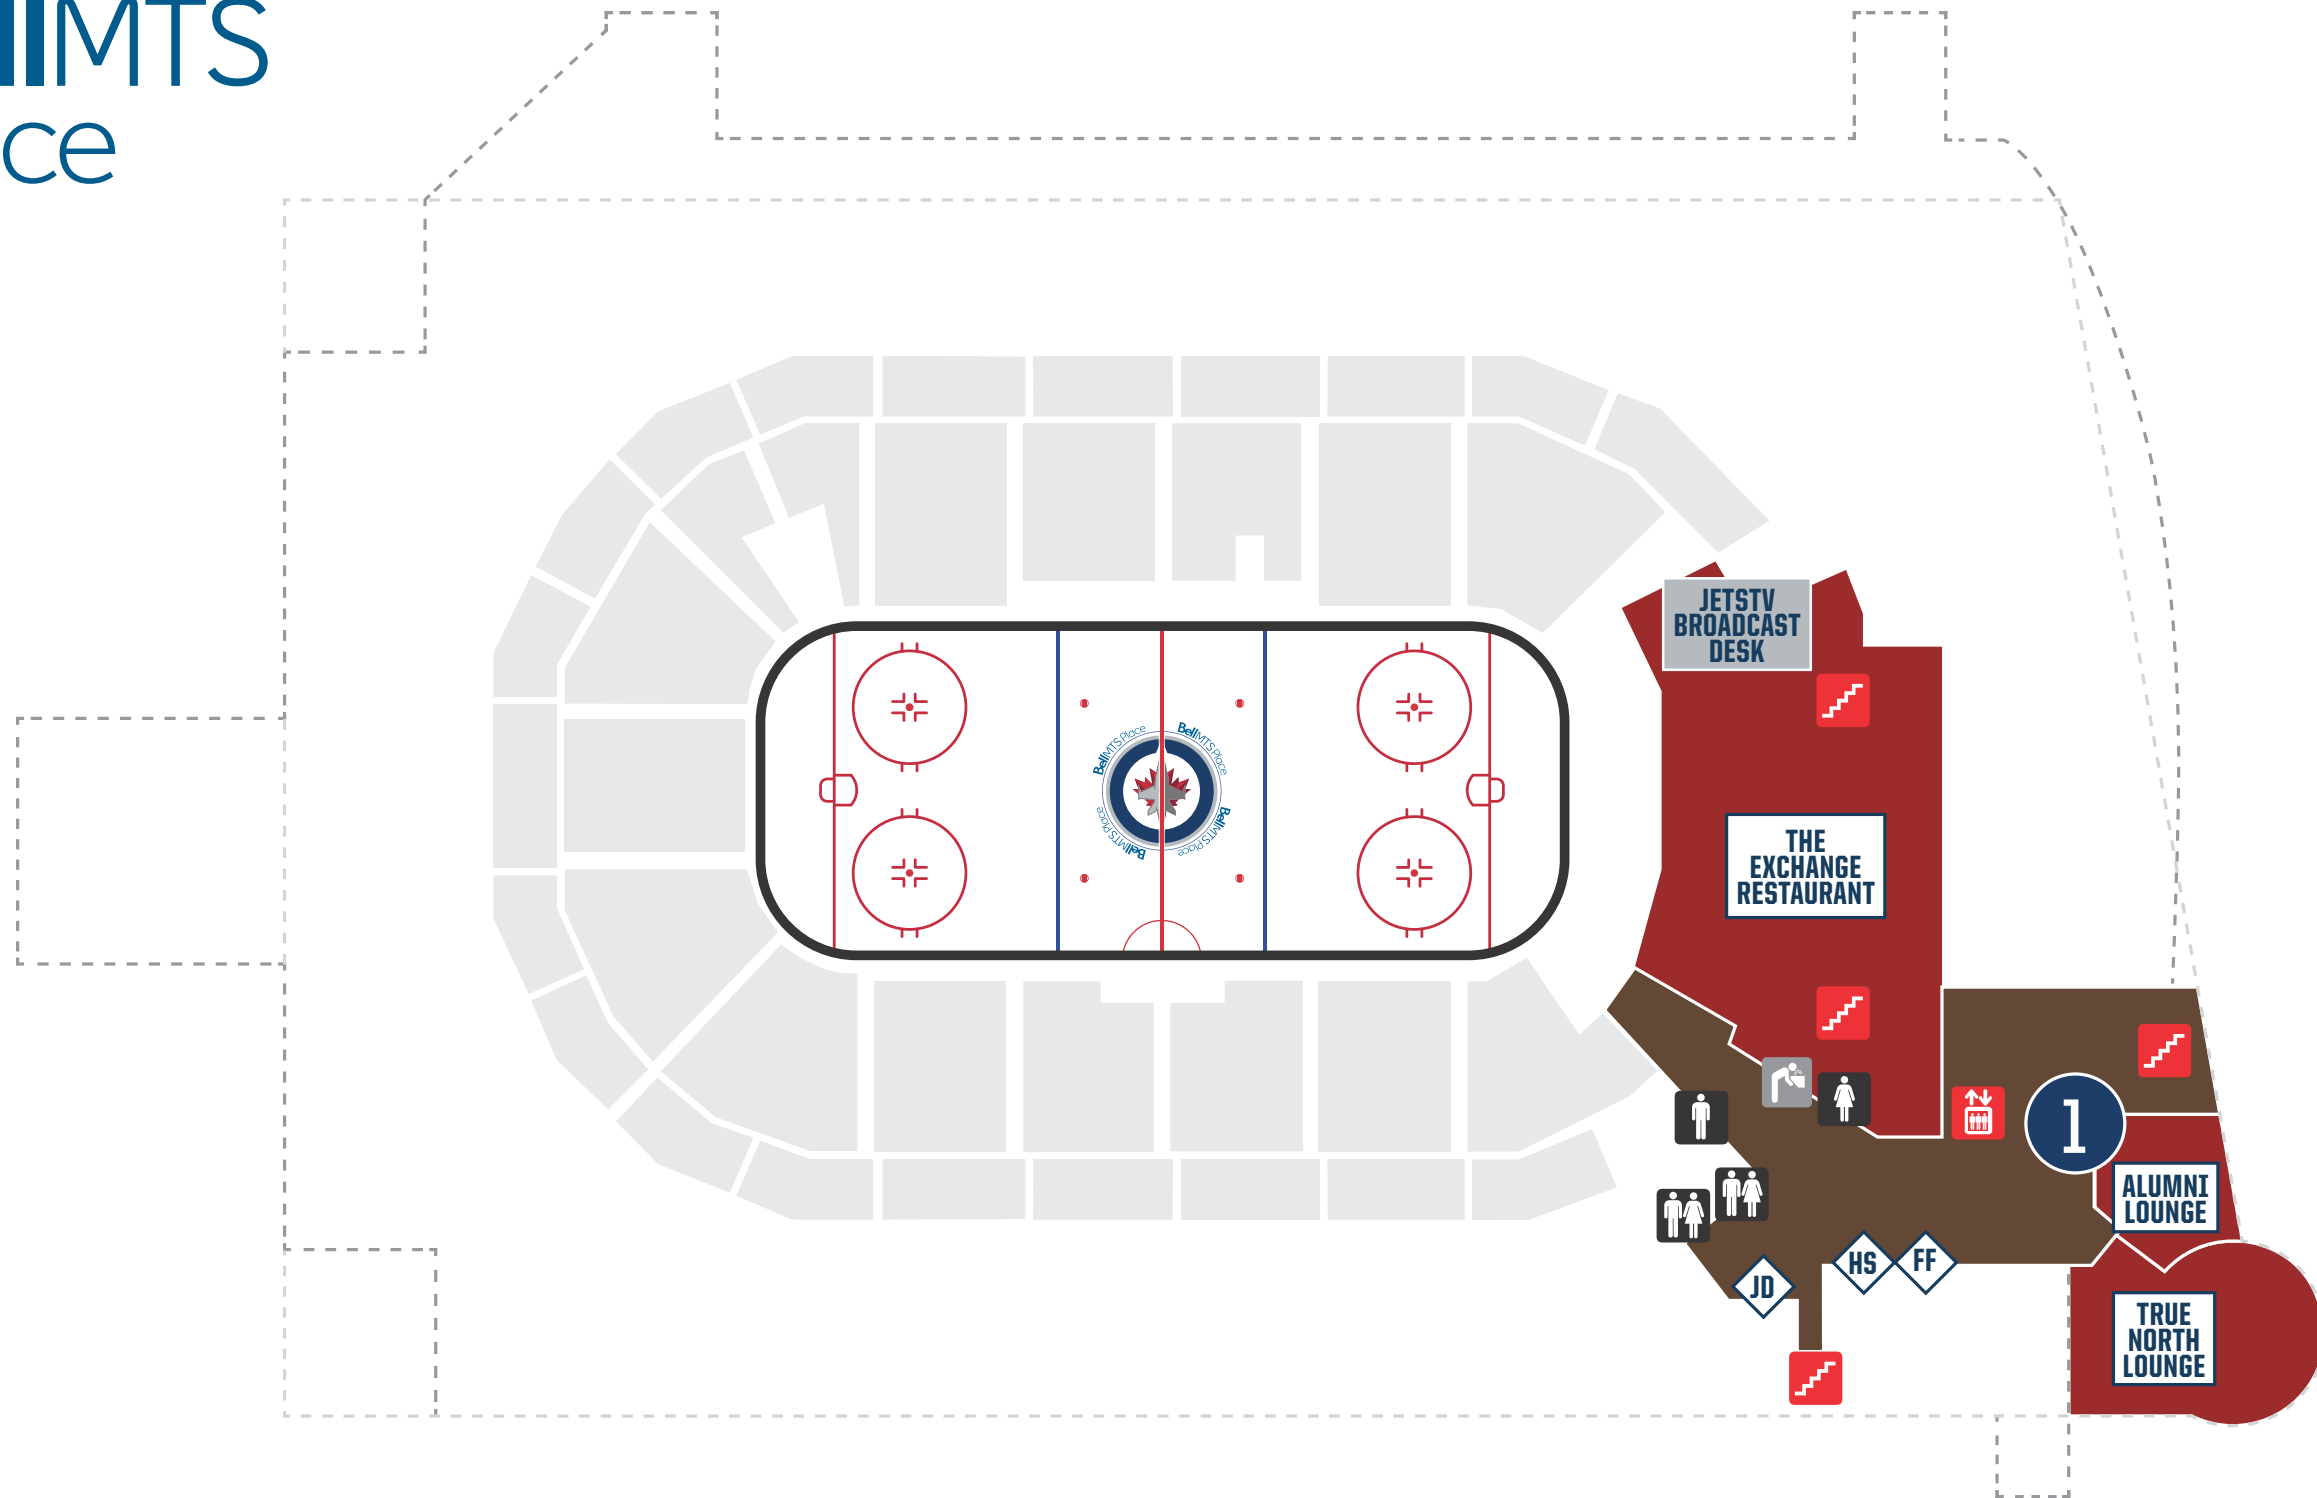

BellMTS Place

UPPER CONCOURSE / 300 LEVEL
 SCOTIABANK PREMIUM SUITES CONCOURSE
 MAIN CONCOURSE / 100 & 200 LEVEL
EVENT LEVEL

	Gate Entrance		FAN FUEL		HOPS & SHOTS		JUMBO JET DOG		Staircase		Men's Washroom
	Bar/Lounge				Elevator		Women's Washroom		Family Washroom		
	Jets Gear										