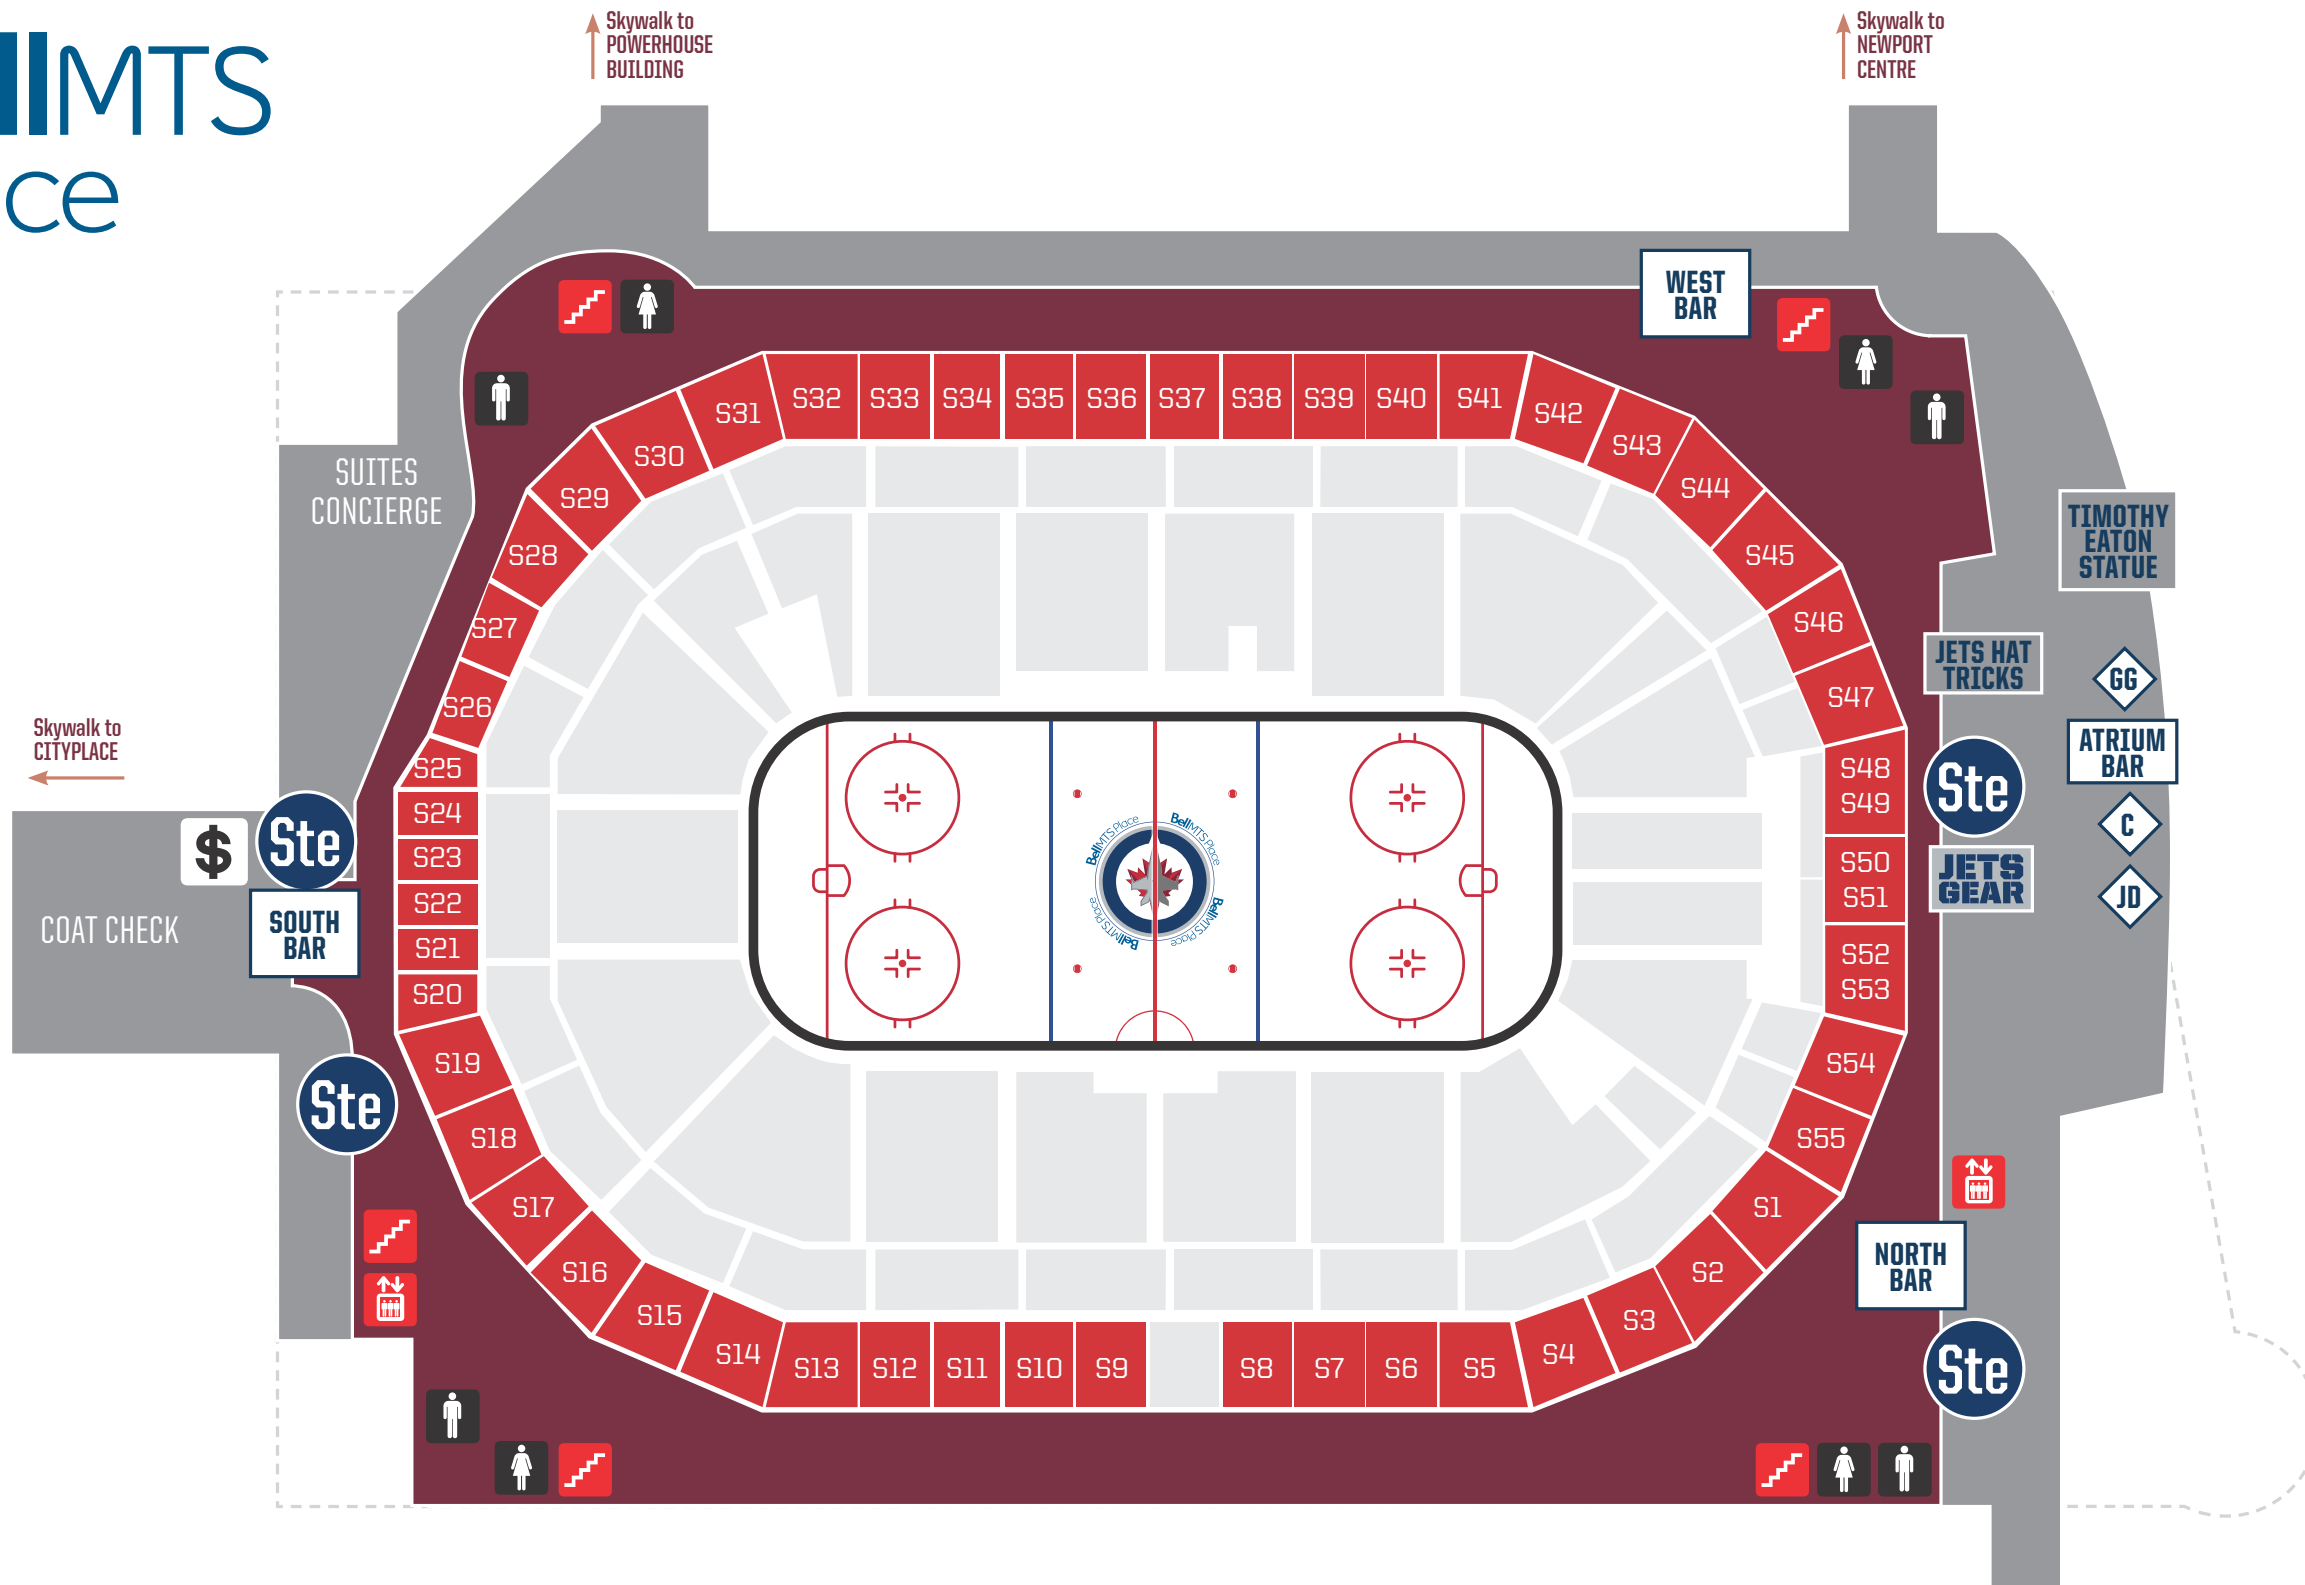

# BellMTS Place

UPPER CONCOURSE / 300 LEVEL  
**SCOTIABANK PREMIUM SUITES CONCOURSE**  
 MAIN CONCOURSE / 100 & 200 LEVEL  
 EVENT LEVEL

<b>Ste</b> Suites Entrance	<b>JD</b> <b>JUMBO JetDOG</b>	<b>C</b> <i>Carvery</i>	<b>GG</b> <b>GRAB+GO</b>	Elevator	Men's Washroom
<b>NAME</b> Bar/Lounge				ATM	Women's Washroom
<b>JETS GEAR</b> Jets Gear					